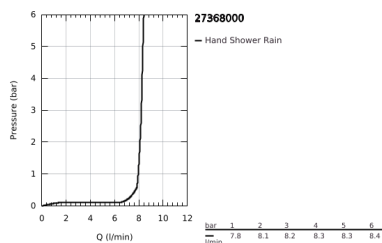

27 368 000 EUPHORIA COSMOPOLITAN STICK SHOWER RAIL SET 1 SPRAY

PRODUCT DESCRIPTION

- Colour: chrome
- consisting of:
 - handshower (27 400)
 - spray pattern: Standard spray
 - maximum flow rate (at 3 bar): 8 l/min
 - shower rail 900 mm
- wall holders made of metal
- shower hose Silverflex 1750 mm 1/2" x 1/2" (28 388)
- soap dish (27 206)
- GROHE EcoJoy - less water, perfect flow
- GROHE LongLife finish
- GROHE FastFixation Plus adjustable distance between brackets for fixing to existing drilling holes
- GROHE SpeedClean - effortless limescale removal
- Inner WaterGuide - inner insulation for surface protection
- TwistStop - to prevent hose from twisting
- suitable for instantaneous heater
- minimum pressure 1.0 bar

27 368 000 **EUPHORIA COSMOPOLITAN STICK SHOWER RAIL SET 1 SPRAY**

SPARE PARTS

- 1: Cover cap (Spare part-nr. 45922000)
 - 2: Glider (Spare part-nr. 65380000)
 - 3: Shower bar holder (Spare part-nr. 48333000)
 - 4: Dirt strainer (Spare part-nr. 0700200M)
 - 5: Compensation disc (Spare part-nr. 45914XE0)*
- * Optional accessories