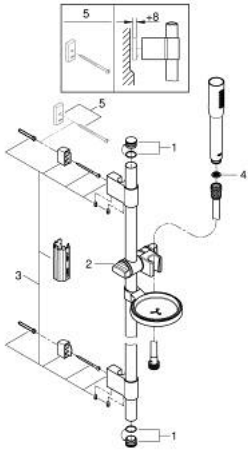

27 368 000 EUPHORIA COSMOPOLITAN STICK SHOWER RAIL SET 1 SPRAY

PRODUCT DESCRIPTION

- Colour: chrome
- consisting of:
 - handshower (27 400)
 - spray pattern: Standard spray
 - maximum flow rate (at 3 bar): 8 l/min
 - shower rail 900 mm
- wall holders made of metal
- shower hose Silverflex 1750 mm 1/2" x 1/2" (28 388)
- soap dish (27 206)
- GROHE EcoJoy - less water, perfect flow
- GROHE LongLife finish
- GROHE FastFixation Plus adjustable distance between brackets for fixing to existing drilling holes
- GROHE SpeedClean - effortless limescale removal
- Inner WaterGuide - inner insulation for surface protection
- TwistStop - to prevent hose from twisting
- suitable for instantaneous heater
- minimum pressure 1.0 bar

27 368 000 **EUPHORIA COSMOPOLITAN STICK SHOWER RAIL SET 1 SPRAY**

SPARE PARTS

- 1: Cover cap (Spare part-nr. 45922000)
 - 2: Glider (Spare part-nr. 65380000)
 - 3: Shower bar holder (Spare part-nr. 48333000)
 - 4: Dirt strainer (Spare part-nr. 0700200M)
 - 5: Compensation disc (Spare part-nr. 45914XE0)*
- * Optional accessories