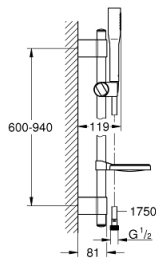

27 368 000 EUPHORIA COSMOPOLITAN STICK SHOWER RAIL SET 1 SPRAY

PRODUCT DESCRIPTION

- Colour: chrome
- consisting of:
 - handshower (27 400)
 - spray pattern: Standard spray
 - maximum flow rate (at 3 bar): 8 l/min
 - shower rail 900 mm
- wall holders made of metal
- shower hose Silverflex 1750 mm 1/2" x 1/2" (28 388)
- soap dish (27 206)
- GROHE EcoJoy - less water, perfect flow
- GROHE LongLife finish
- GROHE FastFixation Plus adjustable distance between brackets for fixing to existing drilling holes
- GROHE SpeedClean - effortless limescale removal
- Inner WaterGuide - inner insulation for surface protection
- TwistStop - to prevent hose from twisting
- suitable for instantaneous heater
- minimum pressure 1.0 bar

27 368 000 **EUPHORIA COSMOPOLITAN STICK SHOWER RAIL SET 1 SPRAY**

SPARE PARTS

- 1: Cover cap (Spare part-nr. 45922000)
 - 2: Glider (Spare part-nr. 65380000)
 - 3: Shower bar holder (Spare part-nr. 48333000)
 - 4: Dirt strainer (Spare part-nr. 0700200M)
 - 5: Compensation disc (Spare part-nr. 45914XE0)*
- * Optional accessories