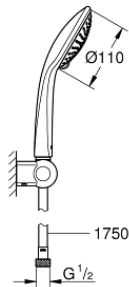

27 355 000 **EUPHORIA 110 CHAMPAGNE WALL HOLDER SET 3 SPRAYS**

PRODUCT DESCRIPTION

- Colour: chrome
- consisting of:
 - handshower Champagne (27 222)
 - maximum flow rate (at 3 bar): 17 l/min
 - wall shower holder
 - shower hose Silverflex 1750 mm 1/2" x 1/2" (28 388)
 - GROHE DreamSpray - perfect spray pattern
 - GROHE SprayDimmer - stepless flow rate adjustment
 - GROHE LongLife finish
 - GROHE SpeedClean - effortless limescale removal
 - Inner WaterGuide - inner insulation for surface protection
 - TwistStop - to prevent hose from twisting
 - suitable for instantaneous heater
 - minimum pressure 1.0 bar

27 355 000 **EUPHORIA 110 CHAMPAGNE WALL HOLDER SET 3 SPRAYS**

SPARE PARTS

1: Dirt strainer (Spare part-nr. 0700200M)