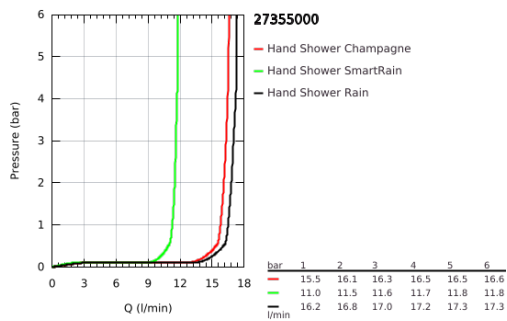

27 355 000 **EUPHORIA 110 CHAMPAGNE WALL HOLDER SET 3 SPRAYS**

PRODUCT DESCRIPTION

- Colour: chrome
- consisting of:
 - handshower Champagne (27 222)
 - maximum flow rate (at 3 bar): 17 l/min
 - wall shower holder
 - shower hose Silverflex 1750 mm 1/2" x 1/2" (28 388)
 - GROHE DreamSpray - perfect spray pattern
 - GROHE SprayDimmer - stepless flow rate adjustment
 - GROHE LongLife finish
 - GROHE SpeedClean - effortless limescale removal
 - Inner WaterGuide - inner insulation for surface protection
 - TwistStop - to prevent hose from twisting
 - suitable for instantaneous heater
 - minimum pressure 1.0 bar