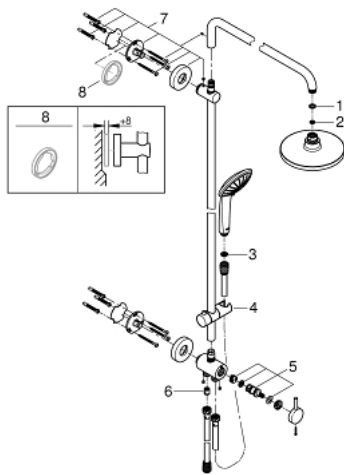

## 27 297 001 EUPHORIA SYSTEM 180 SHOWER SYSTEM WITH DIVERTER FOR WALL MOUNTING

### PRODUCT DESCRIPTION

- Colour: chrome
- consisting of:
  - horizontal swivable 390 mm shower arm
  - change between hand and head shower by diverter
  - head shower Euphoria Cosmopolitan(27 492 000)
  - spray pattern: Rain
  - with ball joint
  - rotation angle  $\pm 15^\circ$
- hand shower Euphoria 110 Massage (27 239)
- adjustable in height with gliding element (12 140)
- shower hose Silverflex 1750 mm 1/2" x 1/2" (28 388)
- connection to water supply with 1/2"-thread of the 800 mm shower hose to faucet / wall union
- 9.5 l/min flow limiter
- GROHE DreamSpray - perfect spray pattern
- GROHE LongLife finish
- GROHE SpeedClean - effortless limescale removal
- TwistStop - to prevent hose from twisting
- Inner WaterGuide - inner insulation for surface protection
- suitable for instantaneous heaters from 18 kW/h
- minimum flow rate 7 l/min.

### SPARE PARTS

- 1: Fibre seal dia.  $\varnothing 18.5 \times \varnothing 12 \times 2$  (Spare part-nr. 0138900M)
  - 2: Dirt strainer (Spare part-nr. 48007000)
  - 3: Dirt strainer (Spare part-nr. 0700200M)
  - 4: Glider (Spare part-nr. 12140000)
  - 5: Repl.kit f.rotary valve (Spare part-nr. 45915000)
  - 6: Non-return valve (Spare part-nr. 08565000)
  - 7: Shower bar holder (Spare part-nr. 48279000)
  - 8: Compensation disc (Spare part-nr. 27180000)\*
- \* Optional accessories