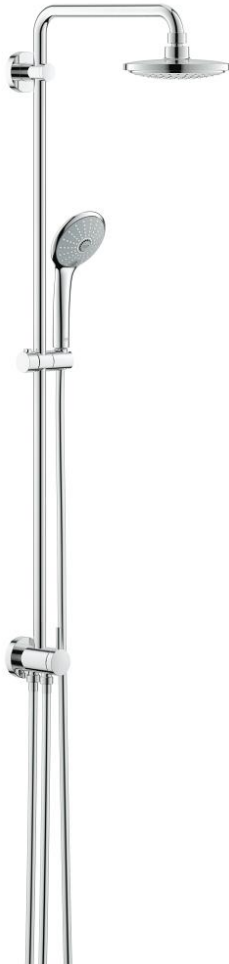

## 27 297 001 EUPHORIA SYSTEM 180 SHOWER SYSTEM WITH DIVERTER FOR WALL MOUNTING

### PRODUCT DESCRIPTION

- Colour: chrome
- consisting of:
  - horizontal swivable 390 mm shower arm
  - change between hand and head shower by diverter
  - head shower Euphoria Cosmopolitan(27 492 000)
  - spray pattern: Rain
  - with ball joint
  - rotation angle  $\pm 15^\circ$
- hand shower Euphoria 110 Massage (27 239)
- adjustable in height with gliding element (12 140)
- shower hose Silverflex 1750 mm 1/2" x 1/2" (28 388)
- connection to water supply with 1/2"-thread of the 800 mm shower hose to faucet / wall union
- 9.5 l/min flow limiter
- GROHE DreamSpray - perfect spray pattern
- GROHE LongLife finish
- GROHE SpeedClean - effortless limescale removal
- TwistStop - to prevent hose from twisting
- Inner WaterGuide - inner insulation for surface protection
- suitable for instantaneous heaters from 18 kW/h
- minimum flow rate 7 l/min.

### SPARE PARTS

- 1: Fibre seal dia.  $\varnothing 18.5 \times \varnothing 12 \times 2$  (Spare part-nr. 0138900M)
  - 2: Dirt strainer (Spare part-nr. 48007000)
  - 3: Dirt strainer (Spare part-nr. 0700200M)
  - 4: Glider (Spare part-nr. 12140000)
  - 5: Repl.kit f.rotary valve (Spare part-nr. 45915000)
  - 6: Non-return valve (Spare part-nr. 08565000)
  - 7: Shower bar holder (Spare part-nr. 48279000)
  - 8: Compensation disc (Spare part-nr. 27180000)\*
- \* Optional accessories