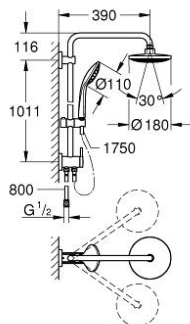

## 27 297 001 EUPHORIA SYSTEM 180 SHOWER SYSTEM WITH DIVERTER FOR WALL MOUNTING

### PRODUCT DESCRIPTION

- Colour: chrome
- consisting of:
  - horizontal swivable 390 mm shower arm
  - change between hand and head shower by diverter
  - head shower Euphoria Cosmopolitan(27 492 000)
  - spray pattern: Rain
  - with ball joint
  - rotation angle  $\pm 15^\circ$
- hand shower Euphoria 110 Massage (27 239)
- adjustable in height with gliding element (12 140)
- shower hose Silverflex 1750 mm 1/2" x 1/2" (28 388)
- connection to water supply with 1/2"-thread of the 800 mm shower hose to faucet / wall union
- 9.5 l/min flow limiter
- GROHE DreamSpray - perfect spray pattern
- GROHE LongLife finish
- GROHE SpeedClean - effortless limescale removal
- TwistStop - to prevent hose from twisting
- Inner WaterGuide - inner insulation for surface protection
- suitable for instantaneous heaters from 18 kW/h
- minimum flow rate 7 l/min.

### SPARE PARTS

- 1: Fibre seal dia.  $\varnothing 18.5 \times \varnothing 12 \times 2$  (Spare part-nr. 0138900M)
  - 2: Dirt strainer (Spare part-nr. 48007000)
  - 3: Dirt strainer (Spare part-nr. 0700200M)
  - 4: Glider (Spare part-nr. 12140000)
  - 5: Repl.kit f.rotary valve (Spare part-nr. 45915000)
  - 6: Non-return valve (Spare part-nr. 08565000)
  - 7: Shower bar holder (Spare part-nr. 48279000)
  - 8: Compensation disc (Spare part-nr. 27180000)\*
- \* Optional accessories