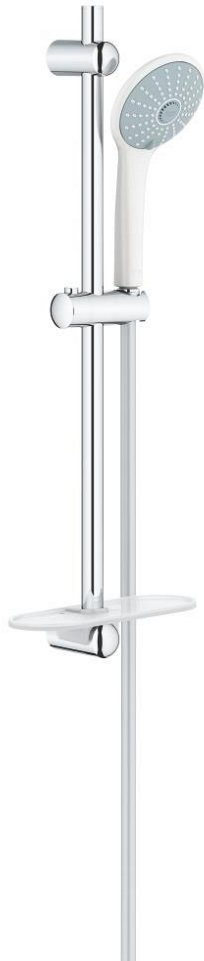

## 27 243 LS1 EUPHORIA 110 MASSAGE SHOWER RAIL SET 3 SPRAYS

### PRODUCT DESCRIPTION

- Colour: moon white
- consisting of:
  - hand shower Massage (27 239) in moon white
  - maximum flow rate (at 3 bar): 8.2 l/min
  - shower rail, 600 mm (27 499)
  - Silverflex shower hose 1500 mm 1/2" x 1/2" (28 364)
  - GROHE EasyReach tray (27 596)
  - GROHE EcoJoy - less water, perfect flow
  - GROHE DreamSpray - perfect spray pattern
  - GROHE SprayDimmer - stepless flow rate adjustment
  - GROHE LongLife finish
- Flexible Installation - 1 adjustable bracket for existing drill holes
- GROHE SpeedClean - effortless limescale removal
- Inner WaterGuide - inner insulation for surface protection
- TwistStop - to prevent hose from twisting
- suitable for instantaneous heater
- minimum pressure 1.0 bar

### SPARE PARTS

- 1: Shower bar holder (Spare part-nr. 48098000)
- 2: Glider (Spare part-nr. 48099000)
- 3: Shower bar holder (Spare part-nr. 48100000)
- 4: Dirt strainer (Spare part-nr. 0700200M)