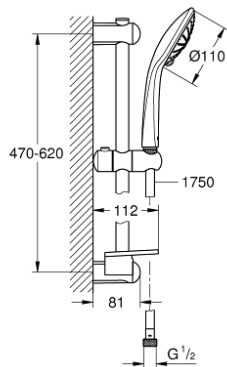

## 27 243 LS1 EUPHORIA 110 MASSAGE SHOWER RAIL SET 3 SPRAYS

### PRODUCT DESCRIPTION

- Colour: moon white
- consisting of:
  - hand shower Massage (27 239) in moon white
  - maximum flow rate (at 3 bar): 8.2 l/min
  - shower rail, 600 mm (27 499)
  - Silverflex shower hose 1500 mm 1/2" x 1/2" (28 364)
  - GROHE EasyReach tray (27 596)
  - GROHE EcoJoy - less water, perfect flow
  - GROHE DreamSpray - perfect spray pattern
  - GROHE SprayDimmer - stepless flow rate adjustment
  - GROHE LongLife finish
- Flexible Installation - 1 adjustable bracket for existing drill holes
- GROHE SpeedClean - effortless limescale removal
- Inner WaterGuide - inner insulation for surface protection
- TwistStop - to prevent hose from twisting
- suitable for instantaneous heater
- minimum pressure 1.0 bar

### SPARE PARTS

- 1: Shower bar holder (Spare part-nr. 48098000)
- 2: Glider (Spare part-nr. 48099000)
- 3: Shower bar holder (Spare part-nr. 48100000)
- 4: Dirt strainer (Spare part-nr. 0700200M)