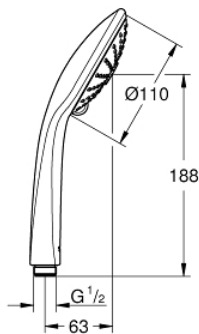

27 239 LS0 EUPHORIA 110 MASSAGE HAND SHOWER 3 SPRAYS

PRODUCT DESCRIPTION

- Colour: moon white
- spray patterns: Rain, Massage, SmartRain
- maximum flow rate (at 3 bar): 8.2 l/min
- GROHE EcoJoy - less water, perfect flow
- GROHE DreamSpray - perfect spray pattern
- GROHE SprayDimmer - stepless flow rate adjustment
- GROHE LongLife finish
- GROHE SpeedClean - effortless limescale removal
- Inner WaterGuide - inner insulation for surface protection
- universal mounting system, fitting all standard shower hoses
- suitable for instantaneous heater
- minimum pressure 1.0 bar

27 239 LS0 EUPHORIA 110 MASSAGE HAND SHOWER 3 SPRAYS

SPARE PARTS

1: Dirt strainer (Spare part-nr. 0700200M)