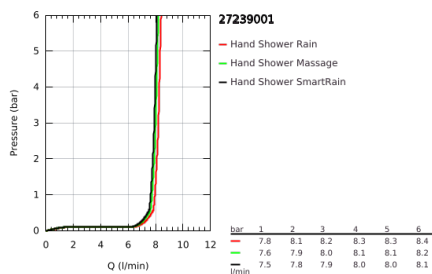

27 239 001 EUPHORIA 110 MASSAGE HAND SHOWER 3 SPRAYS

PRODUCT DESCRIPTION

- Colour: chrome
- spray face Ø 110 mm
- spray patterns: Rain, Massage, SmartRain
- maximum flow rate (at 3 bar): 8.2 l/min
- GROHE EcoJoy - less water, perfect flow
- GROHE DreamSpray - perfect spray pattern
- GROHE SprayDimmer - stepless flow rate adjustment
- GROHE LongLife finish
- spray plate white
- GROHE SpeedClean - effortless limescale removal
- Inner WaterGuide - inner insulation for surface protection
- universal mounting system, fitting all standard shower hoses
- suitable for instantaneous heater
- minimum pressure 1.0 bar

27 239 001 **EUPHORIA 110 MASSAGE HAND SHOWER 3 SPRAYS**

SPARE PARTS

1: Dirt strainer (Spare part-nr. 0700200M)