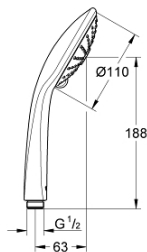

27 239 001 EUPHORIA 110 MASSAGE HAND SHOWER 3 SPRAYS

PRODUCT DESCRIPTION

- Colour: chrome
- spray face Ø 110 mm
- spray patterns: Rain, Massage, SmartRain
- maximum flow rate (at 3 bar): 8.2 l/min
- GROHE EcoJoy - less water, perfect flow
- GROHE DreamSpray - perfect spray pattern
- GROHE SprayDimmer - stepless flow rate adjustment
- GROHE LongLife finish
- spray plate white
- GROHE SpeedClean - effortless limescale removal
- Inner WaterGuide - inner insulation for surface protection
- universal mounting system, fitting all standard shower hoses
- suitable for instantaneous heater
- minimum pressure 1.0 bar

27 239 001 **EUPHORIA 110 MASSAGE HAND SHOWER 3 SPRAYS**

SPARE PARTS

1: Dirt strainer (Spare part-nr. 0700200M)