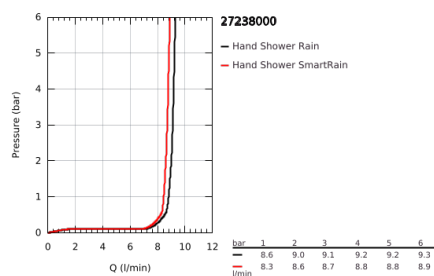

## 27 238 000 EUPHORIA 110 DUO HAND SHOWER 2 SPRAYS

### PRODUCT DESCRIPTION

- Colour: chrome
- spray patterns: Rain, SmartRain
- maximum flow rate (at 3 bar): 9.1 l/min
- GROHE EcoJoy - less water, perfect flow
- GROHE DreamSpray - perfect spray pattern
- GROHE SprayDimmer - stepless flow rate adjustment
- GROHE LongLife finish
- GROHE SpeedClean - effortless limescale removal
- Inner WaterGuide - inner insulation for surface protection
- universal mounting system, fitting all standard shower hoses
- suitable for instantaneous heater
- minimum pressure 1.0 bar