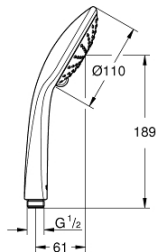

### PRODUCT DESCRIPTION

- Colour: chrome
- spray patterns: Rain, SmartRain
- maximum flow rate (at 3 bar): 9.1 l/min
- GROHE EcoJoy - less water, perfect flow
- GROHE DreamSpray - perfect spray pattern
- GROHE SprayDimmer - stepless flow rate adjustment
- GROHE LongLife finish
- GROHE SpeedClean - effortless limescale removal
- Inner WaterGuide - inner insulation for surface protection
- universal mounting system, fitting all standard shower hoses
- suitable for instantaneous heater
- minimum pressure 1.0 bar

27 238 000 **EUPHORIA 110 DUO HAND SHOWER 2 SPRAYS**

**SPARE PARTS**

1: Dirt strainer (Spare part-nr. 0700200M)