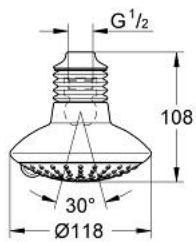

27 236 000 **EUPHORIA 110 CHAMPAGNE HEAD SHOWER 3 SPRAYS**

PRODUCT DESCRIPTION

- Colour: chrome
- spray patterns: Rain, Champagne spray, SmartRain
- connection thread 1/2"
- bellows
- GROHE DreamSpray - perfect spray pattern
- GROHE SprayDimmer - stepless flow rate adjustment
- GROHE LongLife finish
- GROHE SpeedClean - effortless limescale removal
- suitable for instantaneous heater

27 236 000 **EUPHORIA 110 CHAMPAGNE HEAD SHOWER 3 SPRAYS**

SPARE PARTS

- 1: Bellows (Spare part-nr. 45199B10)
- 2: Fibre seal dia. Ø18.5 x Ø12 x 2 (Spare part-nr. 0138900M)
- 3: Dirt strainer (Spare part-nr. 0676800M)