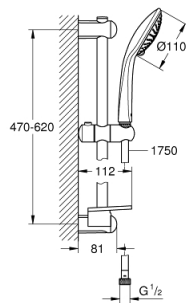

## 27 232 001 EUPHORIA 110 CHAMPAGNE SHOWER RAIL SET 3 SPRAYS

### PRODUCT DESCRIPTION

- Colour: chrome
- consisting of:
  - handshower Champagne (27 222)
  - maximum flow rate (at 3 bar): 17 l/min
  - shower rail, 600 mm (27 499)
  - shower hose Silverflex 1750 mm 1/2" x 1/2" (28 388)
  - GROHE EasyReach tray (27 596)
  - GROHE SprayDimmer - stepless flow rate adjustment
  - GROHE DreamSpray - perfect spray pattern
  - GROHE LongLife finish
- Flexible Installation - 1 adjustable bracket for existing drill holes
- GROHE SpeedClean - effortless limescale removal
- Inner WaterGuide - inner insulation for surface protection
- TwistStop - to prevent hose from twisting
- suitable for instantaneous heater
- minimum pressure 1.0 bar

### SPARE PARTS

- 1: Shower bar holder (Spare part-nr. 48098000)
  - 2: Glider (Spare part-nr. 48099000)
  - 3: Shower bar holder (Spare part-nr. 48100000)
  - 4: Dirt strainer (Spare part-nr. 0700200M)
  - 5: GROHE EasyReach tray (Spare part-nr. 27596000)
  - 6: Compensation disc (Spare part-nr. 48051000)\*
- \* Optional accessories