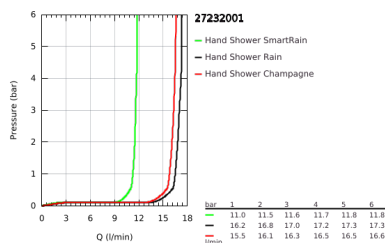

## 27 232 001 EUPHORIA 110 CHAMPAGNE SHOWER RAIL SET 3 SPRAYS

### PRODUCT DESCRIPTION

- Colour: chrome
- consisting of:
  - handshower Champagne (27 222)
  - maximum flow rate (at 3 bar): 17 l/min
  - shower rail, 600 mm (27 499)
  - shower hose Silverflex 1750 mm 1/2" x 1/2" (28 388)
  - GROHE EasyReach tray (27 596)
  - GROHE SprayDimmer - stepless flow rate adjustment
  - GROHE DreamSpray - perfect spray pattern
  - GROHE LongLife finish
- Flexible Installation - 1 adjustable bracket for existing drill holes
- GROHE SpeedClean - effortless limescale removal
- Inner WaterGuide - inner insulation for surface protection
- TwistStop - to prevent hose from twisting
- suitable for instantaneous heater
- minimum pressure 1.0 bar