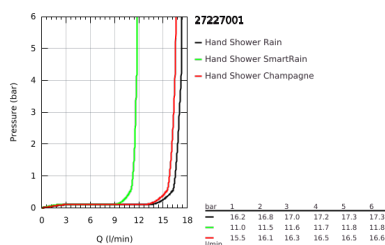

27 227 001 EUPHORIA 110 CHAMPAGNE SHOWER RAIL SET 3 SPRAYS

PRODUCT DESCRIPTION

- Colour: chrome
- consisting of:
 - handshower Champagne (27 222)
 - maximum flow rate (at 3 bar): 17 l/min
 - shower rail 900 mm (27 500)
 - shower hose Silverflex 1750 mm 1/2" x 1/2" (28 388)
 - GROHE EasyReach tray (27 596)
 - GROHE DreamSpray - perfect spray pattern
 - GROHE SprayDimmer - stepless flow rate adjustment
 - GROHE LongLife finish
- Flexible Installation - 1 adjustable bracket for existing drill holes
- GROHE SpeedClean - effortless limescale removal
- Inner WaterGuide - inner insulation for surface protection
- TwistStop - to prevent hose from twisting
- suitable for instantaneous heater
- minimum pressure 1.0 bar

27 227 001 EUPHORIA 110 CHAMPAGNE SHOWER RAIL SET 3 SPRAYS

SPARE PARTS

- 1: Shower bar holder (Spare part-nr. 48098000)
 - 2: Glider (Spare part-nr. 48099000)
 - 3: Shower bar holder (Spare part-nr. 48100000)
 - 4: Dirt strainer (Spare part-nr. 0700200M)
 - 5: GROHE EasyReach tray (Spare part-nr. 27596000)
 - 6: Compensation disc (Spare part-nr. 48051000)*
- * Optional accessories