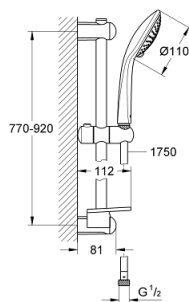

27 227 001 EUPHORIA 110 CHAMPAGNE SHOWER RAIL SET 3 SPRAYS

PRODUCT DESCRIPTION

- Colour: chrome
- consisting of:
 - handshower Champagne (27 222)
 - maximum flow rate (at 3 bar): 17 l/min
 - shower rail 900 mm (27 500)
 - shower hose Silverflex 1750 mm 1/2" x 1/2" (28 388)
 - GROHE EasyReach tray (27 596)
 - GROHE DreamSpray - perfect spray pattern
 - GROHE SprayDimmer - stepless flow rate adjustment
 - GROHE LongLife finish
- Flexible Installation - 1 adjustable bracket for existing drill holes
- GROHE SpeedClean - effortless limescale removal
- Inner WaterGuide - inner insulation for surface protection
- TwistStop - to prevent hose from twisting
- suitable for instantaneous heater
- minimum pressure 1.0 bar

27 227 001 EUPHORIA 110 CHAMPAGNE SHOWER RAIL SET 3 SPRAYS

SPARE PARTS

- 1: Shower bar holder (Spare part-nr. 48098000)
 - 2: Glider (Spare part-nr. 48099000)
 - 3: Shower bar holder (Spare part-nr. 48100000)
 - 4: Dirt strainer (Spare part-nr. 0700200M)
 - 5: GROHE EasyReach tray (Spare part-nr. 27596000)
 - 6: Compensation disc (Spare part-nr. 48051000)*
- * Optional accessories