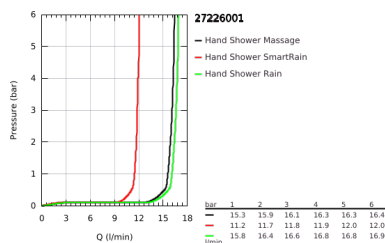

## 27 226 001 EUPHORIA 110 MASSAGE SHOWER RAIL SET 3 SPRAYS

### PRODUCT DESCRIPTION

- Colour: chrome
- consisting of:
  - hand shower Massage (27 221 000)
  - maximum flow rate (at 3 bar): 16.6 l/min
  - shower rail 900 mm (27 500)
  - shower hose Silverflex 1750 mm 1/2" x 1/2" (28 388)
  - GROHE EasyReach tray (27 596)
  - GROHE DreamSpray - perfect spray pattern
  - GROHE LongLife finish
  - GROHE SprayDimmer - stepless flow rate adjustment
  - Flexible Installation - 1 adjustable bracket for existing drill holes
  - GROHE SpeedClean - effortless limescale removal
  - Inner WaterGuide - inner insulation for surface protection
  - TwistStop - to prevent hose from twisting
  - suitable for instantaneous heater