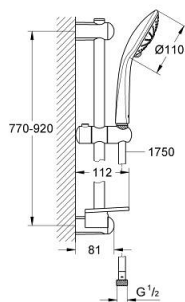

## 27 226 001 EUPHORIA 110 MASSAGE SHOWER RAIL SET 3 SPRAYS

### PRODUCT DESCRIPTION

- Colour: chrome
- consisting of:
  - hand shower Massage (27 221 000)
  - maximum flow rate (at 3 bar): 16.6 l/min
  - shower rail 900 mm (27 500)
  - shower hose Silverflex 1750 mm 1/2" x 1/2" (28 388)
  - GROHE EasyReach tray (27 596)
  - GROHE DreamSpray - perfect spray pattern
  - GROHE LongLife finish
  - GROHE SprayDimmer - stepless flow rate adjustment
  - Flexible Installation - 1 adjustable bracket for existing drill holes
  - GROHE SpeedClean - effortless limescale removal
  - Inner WaterGuide - inner insulation for surface protection
  - TwistStop - to prevent hose from twisting
  - suitable for instantaneous heater

27 226 001 **EUPHORIA 110 MASSAGE SHOWER RAIL SET 3 SPRAYS**

**SPARE PARTS**

- 1: Shower bar holder (Spare part-nr. 48098000)
- 2: Glider (Spare part-nr. 48099000)
- 3: Shower bar holder (Spare part-nr. 48100000)
- 4: Dirt strainer (Spare part-nr. 0700200M)