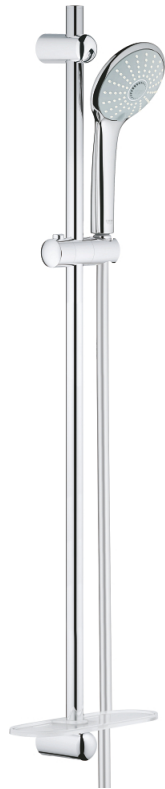

## 27 226 001 EUPHORIA 110 MASSAGE SHOWER RAIL SET 3 SPRAYS

### PRODUCT DESCRIPTION

- Colour: chrome
- consisting of:
  - hand shower Massage (27 221 000)
  - maximum flow rate (at 3 bar): 16.6 l/min
  - shower rail 900 mm (27 500)
  - shower hose Silverflex 1750 mm 1/2" x 1/2" (28 388)
  - GROHE EasyReach tray (27 596)
  - GROHE DreamSpray - perfect spray pattern
  - GROHE LongLife finish
  - GROHE SprayDimmer - stepless flow rate adjustment
  - Flexible Installation - 1 adjustable bracket for existing drill holes
  - GROHE SpeedClean - effortless limescale removal
  - Inner WaterGuide - inner insulation for surface protection
  - TwistStop - to prevent hose from twisting
  - suitable for instantaneous heater

27 226 001 **EUPHORIA 110 MASSAGE SHOWER RAIL SET 3 SPRAYS**

**SPARE PARTS**

- 1: Shower bar holder (Spare part-nr. 48098000)
- 2: Glider (Spare part-nr. 48099000)
- 3: Shower bar holder (Spare part-nr. 48100000)
- 4: Dirt strainer (Spare part-nr. 0700200M)