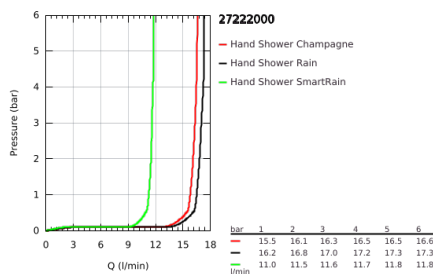

## 27 222 000 EUPHORIA 110 CHAMPAGNE HAND SHOWER 3 SPRAYS

### PRODUCT DESCRIPTION

- Colour: chrome
- spray patterns: Rain, Champagne spray, SmartRain
- maximum flow rate (at 3 bar): 17 l/min
- GROHE DreamSpray - perfect spray pattern
- GROHE SprayDimmer - stepless flow rate adjustment
- GROHE LongLife finish
- GROHE SpeedClean - effortless limescale removal
- Inner WaterGuide - inner insulation for surface protection
- universal mounting system, fitting all standard shower hoses
- suitable for instantaneous heater