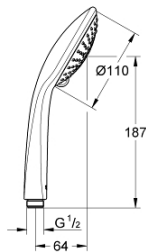

### PRODUCT DESCRIPTION

- Colour: chrome
- spray patterns: Rain, Champagne spray, SmartRain
- maximum flow rate (at 3 bar): 17 l/min
- GROHE DreamSpray - perfect spray pattern
- GROHE SprayDimmer - stepless flow rate adjustment
- GROHE LongLife finish
- GROHE SpeedClean - effortless limescale removal
- Inner WaterGuide - inner insulation for surface protection
- universal mounting system, fitting all standard shower hoses
- suitable for instantaneous heater

27 222 000 **EUPHORIA 110 CHAMPAGNE HAND SHOWER 3 SPRAYS**

**SPARE PARTS**

1: Dirt strainer (Spare part-nr. 0700200M)