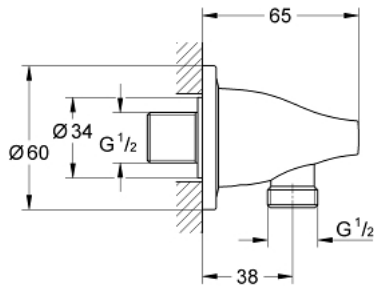

27 190 000 VERIS SHOWER OUTLET ELBOW

PRODUCT DESCRIPTION

- Colour: chrome
- connection thread 1/2"
- external thread
- metal
- protected against backflow
- minimum pressure 1.0 bar
- GROHE LongLife finish
- male thread

27 190 000 VERIS SHOWER OUTLET ELBOW

SPARE PARTS

1: Non-return valve (Spare part-nr. 08565000)