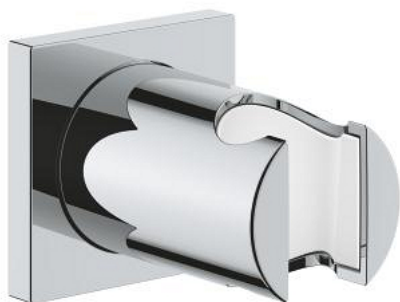

27 075 000 RAINSHOWER WALL HAND SHOWER HOLDER

PRODUCT DESCRIPTION

- Colour: chrome
- not adjustable
- with square escutcheon
- GROHE LongLife finish