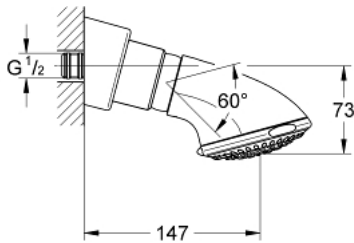

27 065 000 RELEXA 100 TRIO HEAD SHOWER 3 SPRAYS

PRODUCT DESCRIPTION

- Colour: chrome
- spray patterns: Wide Spray/ Needle Jet / Rain
- ball-joint
- installation dependent angle of inclination
- connection thread with pre-assembled sealing
- GROHE DreamSpray - perfect spray pattern
- GROHE LongLife finish
- GROHE SpeedClean - effortless limescale removal
- Inner WaterGuide - inner insulation for surface protection
- minimum flow rate 5 l/min.
- minimum pressure 1.0 bar

27 065 000 RELEXA 100 TRIO HEAD SHOWER 3 SPRAYS

SPARE PARTS

- 1: Escutcheon (Spare part-nr. 45664000)
- 2: Thread pin M6 x 6 (Spare part-nr. 45665000)
- 3: Dirt strainer (Spare part-nr. 0492200M)