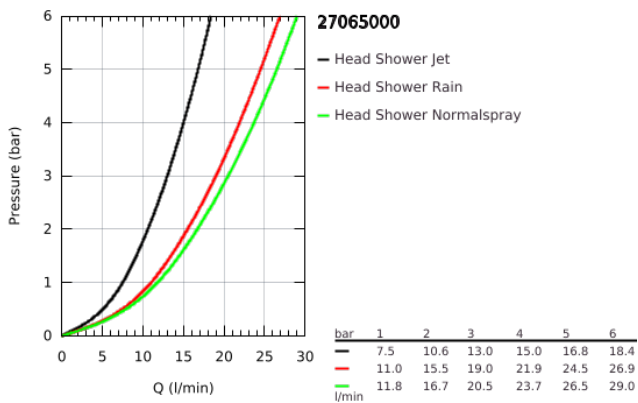

27 065 000 RELEXA 100 TRIO HEAD SHOWER 3 SPRAYS

PRODUCT DESCRIPTION

- Colour: chrome
- spray patterns: Wide Spray/ Needle Jet / Rain
- ball-joint
- installation dependent angle of inclination
- connection thread with pre-assembled sealing
- GROHE DreamSpray - perfect spray pattern
- GROHE LongLife finish
- GROHE SpeedClean - effortless limescale removal
- Inner WaterGuide - inner insulation for surface protection
- minimum flow rate 5 l/min.
- minimum pressure 1.0 bar

27 065 000 RELEXA 100 TRIO HEAD SHOWER 3 SPRAYS

SPARE PARTS

- 1: Escutcheon (Spare part-nr. 45664000)
- 2: Thread pin M6 x 6 (Spare part-nr. 45665000)
- 3: Dirt strainer (Spare part-nr. 0492200M)