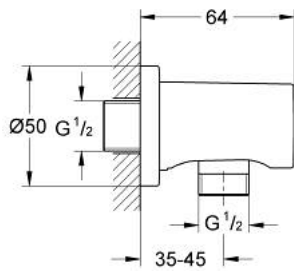

27 057 000 **RAINSHOWER SHOWER OUTLET ELBOW 1/2"**

PRODUCT DESCRIPTION

- Colour: chrome
- male connection thread 1/2"
- with round escutcheon
- protected against backflow
- GROHE LongLife finish

27 057 000 **RAINSHOWER SHOWER OUTLET ELBOW 1/2"**

SPARE PARTS

1: Non-return valve (Spare part-nr. 08565000)