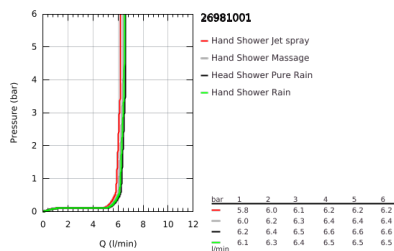

26 981 001 TEMPESTA SYSTEM 200 SHOWER SYSTEM WITH DIVERTER FOR WALL MOUNTING

PRODUCT DESCRIPTION

- Colour: chrome
- consisting of:
 - horizontal 390 mm shower arm, adjustable before installation
 - change by diverter between hand shower, head shower or head shower Eco setting
 - head shower Tempesta Cosmopolitan 200 (27 541)
 - 2 spray patterns (via diverter): Rain, SmartRain
- with ball joint
- rotation angle $\pm 15^\circ$
- hand shower Tempesta 110 (26 914)
- spray patterns: Rain, Jet, Massage
- adjustable in height with gliding element
- distance between diverter and upper bracket: 620 mm
- shower hose Relaxaflex 1500 mm (28 151)
- shower hose Relaxaflex 1250 mm (28 150)
- GROHE EcoJoy - less water, perfect flow
- maximum flow rate (at 3 bar): 6.5 l/min
- flexible installation: connection to faucet / wall union for water supply with 1/2" thread of the 1250 mm shower hose
- GROHE SmartSwitch - easily rotate the dial to enjoy your preferred spray option
- GROHE DreamSpray - perfect spray pattern
- ShockProof silicone ring prevents damages caused by shower falling
- GROHE LongLife finish
- GROHE SpeedClean - effortless limescale removal
- Inner WaterGuide - inner insulation for surface protection