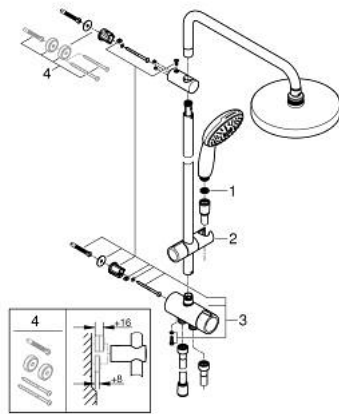

26 981 001 TEMPESTA SYSTEM 200 SHOWER SYSTEM WITH DIVERTER FOR WALL MOUNTING

PRODUCT DESCRIPTION

- Colour: chrome
- consisting of:
 - horizontal 390 mm shower arm, adjustable before installation
 - change by diverter between hand shower, head shower or head shower Eco setting
 - head shower Tempesta Cosmopolitan 200 (27 541)
 - 2 spray patterns (via diverter): Rain, SmartRain
- with ball joint
- rotation angle $\pm 15^\circ$
- hand shower Tempesta 110 (26 914)
- spray patterns: Rain, Jet, Massage
- adjustable in height with gliding element
- distance between diverter and upper bracket: 620 mm
- shower hose Relaxaflex 1500 mm (28 151)
- shower hose Relaxaflex 1250 mm (28 150)
- GROHE EcoJoy - less water, perfect flow
- maximum flow rate (at 3 bar): 6.5 l/min
- flexible installation: connection to faucet / wall union for water supply with 1/2" thread of the 1250 mm shower hose
- GROHE SmartSwitch - easily rotate the dial to enjoy your preferred spray option
- GROHE DreamSpray - perfect spray pattern
- ShockProof silicone ring prevents damages caused by shower falling
- GROHE LongLife finish
- GROHE SpeedClean - effortless limescale removal
- Inner WaterGuide - inner insulation for surface protection

26 981 001 TEMPESTA SYSTEM 200 SHOWER SYSTEM WITH DIVERTER FOR WALL MOUNTING

SPARE PARTS

- 1: Dirt strainer (Spare part-nr. 0700200M)
 - 2: Glider (Spare part-nr. 48609000)
 - 3: Diverter (Spare part-nr. 48338000)
 - 4: Compensation disc (Spare part-nr. 26496000)*
- * Optional accessories