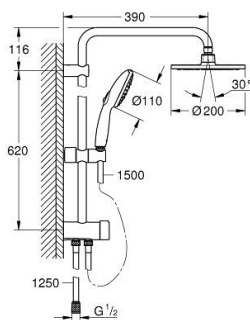

26 981 001 TEMPESTA SYSTEM 200 SHOWER SYSTEM WITH DIVERTER FOR WALL MOUNTING

PRODUCT DESCRIPTION

- Colour: chrome
- consisting of:
 - horizontal 390 mm shower arm, adjustable before installation
 - change by diverter between hand shower, head shower or head shower Eco setting
 - head shower Tempesta Cosmopolitan 200 (27 541)
 - 2 spray patterns (via diverter): Rain, SmartRain
- with ball joint
- rotation angle $\pm 15^\circ$
- hand shower Tempesta 110 (26 914)
- spray patterns: Rain, Jet, Massage
- adjustable in height with gliding element
- distance between diverter and upper bracket: 620 mm
- shower hose Relaxaflex 1500 mm (28 151)
- shower hose Relaxaflex 1250 mm (28 150)
- GROHE EcoJoy - less water, perfect flow
- maximum flow rate (at 3 bar): 6.5 l/min
- flexible installation: connection to faucet / wall union for water supply with 1/2" thread of the 1250 mm shower hose
- GROHE SmartSwitch - easily rotate the dial to enjoy your preferred spray option
- GROHE DreamSpray - perfect spray pattern
- ShockProof silicone ring prevents damages caused by shower falling
- GROHE LongLife finish
- GROHE SpeedClean - effortless limescale removal
- Inner WaterGuide - inner insulation for surface protection

26 981 001 TEMPESTA SYSTEM 200 SHOWER SYSTEM WITH DIVERTER FOR WALL MOUNTING

SPARE PARTS

- 1: Dirt strainer (Spare part-nr. 0700200M)
 - 2: Glider (Spare part-nr. 48609000)
 - 3: Diverter (Spare part-nr. 48338000)
 - 4: Compensation disc (Spare part-nr. 26496000)*
- * Optional accessories