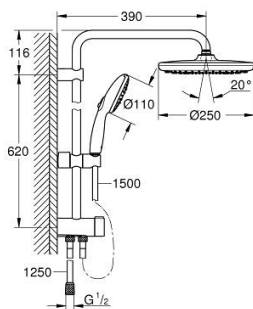

26 980 243 1 TEMPESTA SYSTEM 250 SHOWER SYSTEM WITH DIVERTER FOR WALL MOUNTING

PRODUCT DESCRIPTION

- Colour: matte black
- consisting of:
 - horizontal 390 mm shower arm, adjustable before installation
 - change by diverter between hand shower, head shower or head shower Eco setting
- head shower Tempesta 250
- 2 spray patterns (via diverter): Rain, SmartRain
- maximum flow rate (at 3 bar): 7.9 l/min
- head shower with black rear cover
- with ball joint, rotation angle $\pm 10^\circ$
- hand shower Tempesta 110
- spray patterns: Rain, Jet, Massage
- maximum flow rate (at 3 bar): 7.4 l/min
- adjustable in height with gliding element
- distance between diverter and upper bracket: 620 mm
- shower hose Relexaflex 1500 mm 1/2" x 1/2"
- shower hose Relexaflex 1250 mm 1/2 x 1/2"
- flexible installation: connection to faucet / wall union for water supply with 1/2" thread of the 1250 mm shower hose
- maximum flow rate system (at 3 bar): 7.9 l/min
- GROHE EcoJoy - less water, perfect flow
- GROHE SmartSwitch - easily rotate the dial to enjoy your preferred spray option
- GROHE DreamSpray - perfect spray pattern
- ShockProof silicone ring prevents damages caused by shower falling
- GROHE SpeedClean - effortless limescale removal
- Inner WaterGuide - inner insulation for surface protection
- suitable for instantaneous heaters from 18 kW/h
- minimum flow rate 5 l/min.
- minimum pressure 1.0 bar
- professional edition