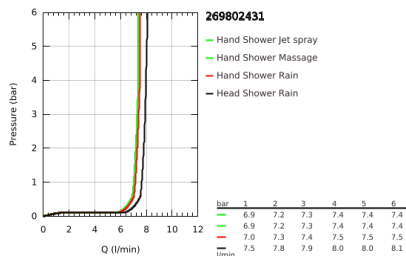

26 980 243 1 TEMPESTA SYSTEM 250 SHOWER SYSTEM WITH DIVERTER FOR WALL MOUNTING

PRODUCT DESCRIPTION

- Colour: matte black
- consisting of:
 - horizontal 390 mm shower arm, adjustable before installation
 - change by diverter between hand shower, head shower or head shower Eco setting
- head shower Tempesta 250
- 2 spray patterns (via diverter): Rain, SmartRain
- maximum flow rate (at 3 bar): 7.9 l/min
- head shower with black rear cover
- with ball joint, rotation angle $\pm 10^\circ$
- hand shower Tempesta 110
- spray patterns: Rain, Jet, Massage
- maximum flow rate (at 3 bar): 7.4 l/min
- adjustable in height with gliding element
- distance between diverter and upper bracket: 620 mm
- shower hose Relexaflex 1500 mm 1/2" x 1/2"
- shower hose Relexaflex 1250 mm 1/2 x 1/2"
- flexible installation: connection to faucet / wall union for water supply with 1/2" thread of the 1250 mm shower hose
- maximum flow rate system (at 3 bar): 7.9 l/min
- GROHE EcoJoy - less water, perfect flow
- GROHE SmartSwitch - easily rotate the dial to enjoy your preferred spray option
- GROHE DreamSpray - perfect spray pattern
- ShockProof silicone ring prevents damages caused by shower falling
- GROHE SpeedClean - effortless limescale removal
- Inner WaterGuide - inner insulation for surface protection
- suitable for instantaneous heaters from 18 kW/h
- minimum flow rate 5 l/min.
- minimum pressure 1.0 bar
- professional edition