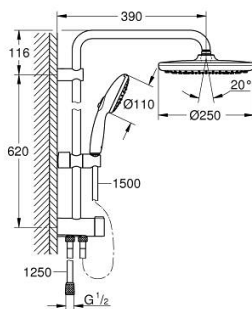

## 26 980 001 TEMPESTA SYSTEM 250 SHOWER SYSTEM WITH DIVERTER FOR WALL MOUNTING

### PRODUCT DESCRIPTION

- Colour: chrome
- consisting of:
  - horizontal 390 mm shower arm, adjustable before installation
  - change by diverter between hand shower, head shower or head shower Eco setting
- head shower Tempesta 250 (26 666)
- 2 spray patterns (via diverter): Rain, SmartRain
- maximum flow rate (at 3 bar): 7.9 l/min
- head shower with white rear cover
- with ball joint, rotation angle  $\pm 10^\circ$
- hand shower Tempesta 110 (28 419)
- spray patterns: Rain, Jet, Massage
- maximum flow rate (at 3 bar): 7.4 l/min
- adjustable in height with gliding element
- distance between diverter and upper bracket: 620 mm
- shower hose Relexaflex 1500 mm (28 151)
- shower hose Relexaflex 1250 mm (28 150)
- flexible installation: connection to faucet / wall union for water supply with 1/2" thread of the 1250 mm shower hose
- maximum flow rate system (at 3 bar): 7.9 l/min
- GROHE EcoJoy - less water, perfect flow
- GROHE SmartSwitch - easily rotate the dial to enjoy your preferred spray option
- GROHE DreamSpray - perfect spray pattern
- ShockProof silicone ring prevents damages caused by shower falling
- GROHE LongLife finish
- GROHE SpeedClean - effortless limescale removal
- Inner WaterGuide - inner insulation for surface protection
- suitable for instantaneous heaters from 18 kW/h
- minimum flow rate 5 l/min.
- minimum pressure 1.0 bar
- professional edition

### SPARE PARTS

- 1: Dirt strainer (Spare part-nr. 0700200M)
- 2: Glider (Spare part-nr. 48609000)
- 3: Diverter (Spare part-nr. 48338000)
- 4: Fibre seal dia. Ø18.5 x Ø12 x 2 (Spare part-nr. 0138900M)
- 5: Dirt strainer (Spare part-nr. 48007000)
- 6: Compensation disc (Spare part-nr. 26496000)\*