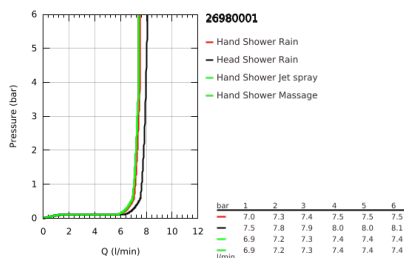

## 26 980 001 TEMPESTA SYSTEM 250 SHOWER SYSTEM WITH DIVERTER FOR WALL MOUNTING

### PRODUCT DESCRIPTION

- Colour: chrome
- consisting of:
  - horizontal 390 mm shower arm, adjustable before installation
  - change by diverter between hand shower, head shower or head shower Eco setting
- head shower Tempesta 250 (26 666)
- 2 spray patterns (via diverter): Rain, SmartRain
- maximum flow rate (at 3 bar): 7.9 l/min
- head shower with white rear cover
- with ball joint, rotation angle  $\pm 10^\circ$
- hand shower Tempesta 110 (28 419)
- spray patterns: Rain, Jet, Massage
- maximum flow rate (at 3 bar): 7.4 l/min
- adjustable in height with gliding element
- distance between diverter and upper bracket: 620 mm
- shower hose Relexaflex 1500 mm (28 151)
- shower hose Relexaflex 1250 mm (28 150)
- flexible installation: connection to faucet / wall union for water supply with 1/2" thread of the 1250 mm shower hose
- maximum flow rate system (at 3 bar): 7.9 l/min
- GROHE EcoJoy - less water, perfect flow
- GROHE SmartSwitch - easily rotate the dial to enjoy your preferred spray option
- GROHE DreamSpray - perfect spray pattern
- ShockProof silicone ring prevents damages caused by shower falling
- GROHE LongLife finish
- GROHE SpeedClean - effortless limescale removal
- Inner WaterGuide - inner insulation for surface protection
- suitable for instantaneous heaters from 18 kW/h
- minimum flow rate 5 l/min.
- minimum pressure 1.0 bar
- professional edition