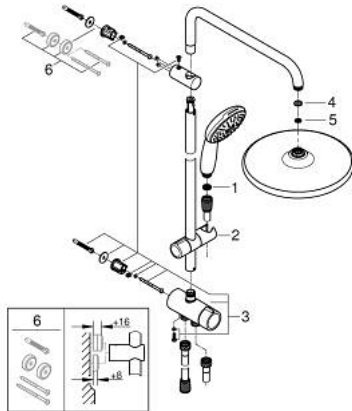

## 26 980 001 TEMPESTA SYSTEM 250 SHOWER SYSTEM WITH DIVERTER FOR WALL MOUNTING

### PRODUCT DESCRIPTION

- Colour: chrome
- consisting of:
  - horizontal 390 mm shower arm, adjustable before installation
  - change by diverter between hand shower, head shower or head shower Eco setting
- head shower Tempesta 250 (26 666)
- 2 spray patterns (via diverter): Rain, SmartRain
- maximum flow rate (at 3 bar): 7.9 l/min
- head shower with white rear cover
- with ball joint, rotation angle  $\pm 10^\circ$
- hand shower Tempesta 110 (28 419)
- spray patterns: Rain, Jet, Massage
- maximum flow rate (at 3 bar): 7.4 l/min
- adjustable in height with gliding element
- distance between diverter and upper bracket: 620 mm
- shower hose Relexaflex 1500 mm (28 151)
- shower hose Relexaflex 1250 mm (28 150)
- flexible installation: connection to faucet / wall union for water supply with 1/2" thread of the 1250 mm shower hose
- maximum flow rate system (at 3 bar): 7.9 l/min
- GROHE EcoJoy - less water, perfect flow
- GROHE SmartSwitch - easily rotate the dial to enjoy your preferred spray option
- GROHE DreamSpray - perfect spray pattern
- ShockProof silicone ring prevents damages caused by shower falling
- GROHE LongLife finish
- GROHE SpeedClean - effortless limescale removal
- Inner WaterGuide - inner insulation for surface protection
- suitable for instantaneous heaters from 18 kW/h
- minimum flow rate 5 l/min.
- minimum pressure 1.0 bar
- professional edition

### SPARE PARTS

- 1: Dirt strainer (Spare part-nr. 0700200M)
- 2: Glider (Spare part-nr. 48609000)
- 3: Diverter (Spare part-nr. 48338000)
- 4: Fibre seal dia. Ø18.5 x Ø12 x 2 (Spare part-nr. 0138900M)
- 5: Dirt strainer (Spare part-nr. 48007000)
- 6: Compensation disc (Spare part-nr. 26496000)\*