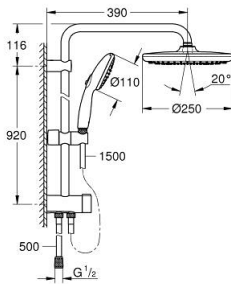

## 26 979 243 1 TEMPESTA SYSTEM 250 SHOWER SYSTEM WITH DIVERTER FOR WALL MOUNTING

### PRODUCT DESCRIPTION

- Colour: matte black
- consisting of:
  - horizontal 390 mm shower arm, adjustable before installation
  - change by diverter between hand shower, head shower or head shower
- Eco setting
- head shower Tempesta 250
- 2 spray patterns (via diverter): Rain, SmartRain
- maximum flow rate (at 3 bar): 7.5 l/min
- head shower with black rear cover
- with ball joint, rotation angle  $\pm 10^\circ$
- hand shower Tempesta 110 (26 912)
- 2 spray patterns: Rain, Jet
- maximum flow rate (at 3 bar): 6.9 l/min
- adjustable in height with gliding element
- distance between diverter and upper bracket: 920 mm
- shower hose Relexaflex 1500 mm 1/2" x 1/2"
- shower hose Relexaflex 500 mm
- flexible installation: connection to faucet / wall union for water supply with 1/2" thread of the 500 mm shower hose
- GROHE EcoJoy - less water, perfect flow
- GROHE SmartSwitch - easily rotate the dial to enjoy your preferred spray option
- GROHE DreamSpray - perfect spray pattern
- ShockProof silicone ring prevents damages caused by shower falling
- GROHE SpeedClean - effortless limescale removal
- Inner WaterGuide - inner insulation for surface protection
- suitable for instantaneous heaters from 18 kW/h
- maximum flow rate (at 3 bar): 7.5 l/min
- minimum flow rate 5 l/min.
- minimum pressure 1.0 bar
- professional edition