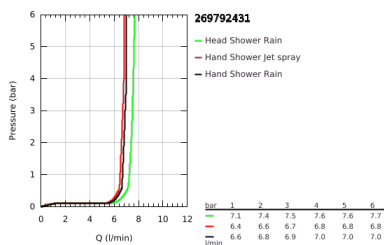

### PRODUCT DESCRIPTION

- Colour: matte black
- consisting of:
  - horizontal 390 mm shower arm, adjustable before installation
  - change by diverter between hand shower, head shower or head shower
- Eco setting
- head shower Tempesta 250
- 2 spray patterns (via diverter): Rain, SmartRain
- maximum flow rate (at 3 bar): 7.5 l/min
- head shower with black rear cover
- with ball joint, rotation angle  $\pm 10^\circ$
- hand shower Tempesta 110 (26 912)
- 2 spray patterns: Rain, Jet
- maximum flow rate (at 3 bar): 6.9 l/min
- adjustable in height with gliding element
- distance between diverter and upper bracket: 920 mm
- shower hose Relexaflex 1500 mm 1/2" x 1/2"
- shower hose Relexaflex 500 mm
- flexible installation: connection to faucet / wall union for water supply with 1/2" thread of the 500 mm shower hose
- GROHE EcoJoy - less water, perfect flow
- GROHE SmartSwitch - easily rotate the dial to enjoy your preferred spray option
- GROHE DreamSpray - perfect spray pattern
- ShockProof silicone ring prevents damages caused by shower falling
- GROHE SpeedClean - effortless limescale removal
- Inner WaterGuide - inner insulation for surface protection
- suitable for instantaneous heaters from 18 kW/h
- maximum flow rate (at 3 bar): 7.5 l/min
- minimum flow rate 5 l/min.
- minimum pressure 1.0 bar
- professional edition