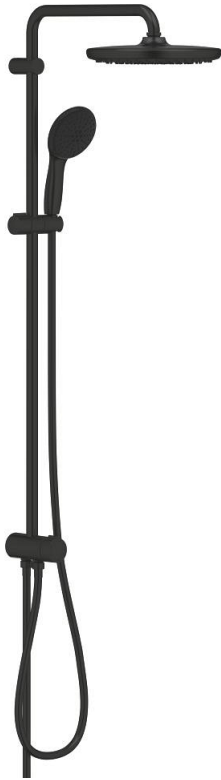

## 26 979 243 1 TEMPESTA SYSTEM 250 SHOWER SYSTEM WITH DIVERTER FOR WALL MOUNTING

### PRODUCT DESCRIPTION

- Colour: matte black
- consisting of:
  - horizontal 390 mm shower arm, adjustable before installation
  - change by diverter between hand shower, head shower or head shower
- Eco setting
- head shower Tempesta 250
- 2 spray patterns (via diverter): Rain, SmartRain
- maximum flow rate (at 3 bar): 7.5 l/min
- head shower with black rear cover
- with ball joint, rotation angle  $\pm 10^\circ$
- hand shower Tempesta 110 (26 912)
- 2 spray patterns: Rain, Jet
- maximum flow rate (at 3 bar): 6.9 l/min
- adjustable in height with gliding element
- distance between diverter and upper bracket: 920 mm
- shower hose Relexaflex 1500 mm 1/2" x 1/2"
- shower hose Relexaflex 500 mm
- flexible installation: connection to faucet / wall union for water supply with 1/2" thread of the 500 mm shower hose
- GROHE EcoJoy - less water, perfect flow
- GROHE SmartSwitch - easily rotate the dial to enjoy your preferred spray option
- GROHE DreamSpray - perfect spray pattern
- ShockProof silicone ring prevents damages caused by shower falling
- GROHE SpeedClean - effortless limescale removal
- Inner WaterGuide - inner insulation for surface protection
- suitable for instantaneous heaters from 18 kW/h
- maximum flow rate (at 3 bar): 7.5 l/min
- minimum flow rate 5 l/min.
- minimum pressure 1.0 bar
- professional edition