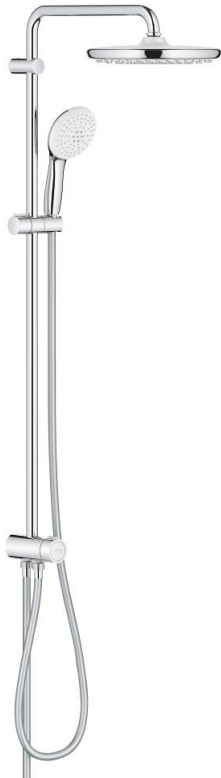

26 979 001 TEMPESTA SYSTEM 250 SHOWER SYSTEM WITH DIVERTER FOR WALL MOUNTING

PRODUCT DESCRIPTION

- Colour: chrome
- consisting of:
 - horizontal 390 mm shower arm, adjustable before installation
 - change by diverter between hand shower, head shower or head shower Eco setting
 - head shower Tempesta 250 (26 666)
 - 2 spray patterns (via diverter): Rain, SmartRain
 - maximum flow rate (at 3 bar): 7.5 l/min
 - head shower with white rear cover
 - with ball joint, rotation angle $\pm 10^\circ$
 - hand shower Tempesta 110 (26 912)
 - 2 spray patterns: Rain, Jet
 - maximum flow rate (at 3 bar): 6.9 l/min
 - adjustable in height with gliding element
 - distance between diverter and upper bracket: 920 mm
 - shower hose Relexaflex 1500 mm (28 151)
 - Relexaflex shower hose 500 mm (22 115)
- flexible installation: connection to faucet / wall union for water supply with 1/2" thread of the 500 mm shower hose
- GROHE EcoJoy - less water, perfect flow
- GROHE SmartSwitch - easily rotate the dial to enjoy your preferred spray option
- GROHE DreamSpray - perfect spray pattern
- ShockProof silicone ring prevents damages caused by shower falling
- GROHE LongLife finish
- GROHE SpeedClean - effortless limescale removal
- Inner WaterGuide - inner insulation for surface protection
- suitable for instantaneous heaters from 18 kW/h
- maximum flow rate (at 3 bar): 7.5 l/min
- minimum flow rate 5 l/min.
- minimum pressure 1.0 bar
- professional edition

26 979 001 TEMPESTA SYSTEM 250 SHOWER SYSTEM WITH DIVERTER FOR WALL MOUNTING

SPARE PARTS

- 1: Dirt strainer (Spare part-nr. 0700200M)
- 2: Glider (Spare part-nr. 48609000)
- 3: Diverter (Spare part-nr. 48338000)
- 4: Fibre seal dia. Ø18.5 x Ø12 x 2 (Spare part-nr. 0138900M)
- 5: Dirt strainer (Spare part-nr. 48007000)
- 6: Compensation disc (Spare part-nr. 26496000)*