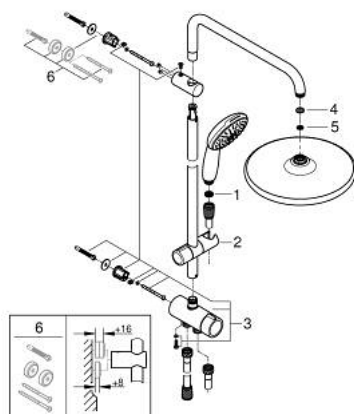

26 979 001 TEMPESTA SYSTEM 250 SHOWER SYSTEM WITH DIVERTER FOR WALL MOUNTING

PRODUCT DESCRIPTION

- Colour: chrome
- consisting of:
 - horizontal 390 mm shower arm, adjustable before installation
 - change by diverter between hand shower, head shower or head shower Eco setting
 - head shower Tempesta 250 (26 666)
 - 2 spray patterns (via diverter): Rain, SmartRain
 - maximum flow rate (at 3 bar): 7.5 l/min
 - head shower with white rear cover
 - with ball joint, rotation angle $\pm 10^\circ$
 - hand shower Tempesta 110 (26 912)
 - 2 spray patterns: Rain, Jet
 - maximum flow rate (at 3 bar): 6.9 l/min
 - adjustable in height with gliding element
 - distance between diverter and upper bracket: 920 mm
 - shower hose Relexaflex 1500 mm (28 151)
 - Relexaflex shower hose 500 mm (22 115)
- flexible installation: connection to faucet / wall union for water supply with 1/2" thread of the 500 mm shower hose
- GROHE EcoJoy - less water, perfect flow
- GROHE SmartSwitch - easily rotate the dial to enjoy your preferred spray option
- GROHE DreamSpray - perfect spray pattern
- ShockProof silicone ring prevents damages caused by shower falling
- GROHE LongLife finish
- GROHE SpeedClean - effortless limescale removal
- Inner WaterGuide - inner insulation for surface protection
- suitable for instantaneous heaters from 18 kW/h
- maximum flow rate (at 3 bar): 7.5 l/min
- minimum flow rate 5 l/min.
- minimum pressure 1.0 bar
- professional edition

26 979 001 TEMPESTA SYSTEM 250 SHOWER SYSTEM WITH DIVERTER FOR WALL MOUNTING

SPARE PARTS

- 1: Dirt strainer (Spare part-nr. 0700200M)
- 2: Glider (Spare part-nr. 48609000)
- 3: Diverter (Spare part-nr. 48338000)
- 4: Fibre seal dia. Ø18.5 x Ø12 x 2 (Spare part-nr. 0138900M)
- 5: Dirt strainer (Spare part-nr. 48007000)
- 6: Compensation disc (Spare part-nr. 26496000)*