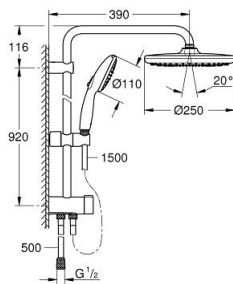

26 979 001 TEMPESTA SYSTEM 250 SHOWER SYSTEM WITH DIVERTER FOR WALL MOUNTING

PRODUCT DESCRIPTION

- Colour: chrome
- consisting of:
 - horizontal 390 mm shower arm, adjustable before installation
 - change by diverter between hand shower, head shower or head shower Eco setting
 - head shower Tempesta 250 (26 666)
 - 2 spray patterns (via diverter): Rain, SmartRain
 - maximum flow rate (at 3 bar): 7.5 l/min
 - head shower with white rear cover
 - with ball joint, rotation angle $\pm 10^\circ$
 - hand shower Tempesta 110 (26 912)
 - 2 spray patterns: Rain, Jet
 - maximum flow rate (at 3 bar): 6.9 l/min
 - adjustable in height with gliding element
 - distance between diverter and upper bracket: 920 mm
 - shower hose Relexaflex 1500 mm (28 151)
 - Relexaflex shower hose 500 mm (22 115)
- flexible installation: connection to faucet / wall union for water supply with 1/2" thread of the 500 mm shower hose
- GROHE EcoJoy - less water, perfect flow
- GROHE SmartSwitch - easily rotate the dial to enjoy your preferred spray option
- GROHE DreamSpray - perfect spray pattern
- ShockProof silicone ring prevents damages caused by shower falling
- GROHE LongLife finish
- GROHE SpeedClean - effortless limescale removal
- Inner WaterGuide - inner insulation for surface protection
- suitable for instantaneous heaters from 18 kW/h
- maximum flow rate (at 3 bar): 7.5 l/min
- minimum flow rate 5 l/min.
- minimum pressure 1.0 bar
- professional edition

26 979 001 TEMPESTA SYSTEM 250 SHOWER SYSTEM WITH DIVERTER FOR WALL MOUNTING

SPARE PARTS

- 1: Dirt strainer (Spare part-nr. 0700200M)
- 2: Glider (Spare part-nr. 48609000)
- 3: Diverter (Spare part-nr. 48338000)
- 4: Fibre seal dia. Ø18.5 x Ø12 x 2 (Spare part-nr. 0138900M)
- 5: Dirt strainer (Spare part-nr. 48007000)
- 6: Compensation disc (Spare part-nr. 26496000)*