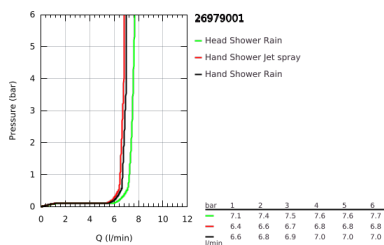

26 979 001 TEMPESTA SYSTEM 250 SHOWER SYSTEM WITH DIVERTER FOR WALL MOUNTING

PRODUCT DESCRIPTION

- Colour: chrome
- consisting of:
 - horizontal 390 mm shower arm, adjustable before installation
 - change by diverter between hand shower, head shower or head shower Eco setting
 - head shower Tempesta 250 (26 666)
 - 2 spray patterns (via diverter): Rain, SmartRain
 - maximum flow rate (at 3 bar): 7.5 l/min
 - head shower with white rear cover
 - with ball joint, rotation angle $\pm 10^\circ$
 - hand shower Tempesta 110 (26 912)
 - 2 spray patterns: Rain, Jet
 - maximum flow rate (at 3 bar): 6.9 l/min
 - adjustable in height with gliding element
 - distance between diverter and upper bracket: 920 mm
 - shower hose Relexaflex 1500 mm (28 151)
 - Relexaflex shower hose 500 mm (22 115)
- flexible installation: connection to faucet / wall union for water supply with 1/2" thread of the 500 mm shower hose
- GROHE EcoJoy - less water, perfect flow
- GROHE SmartSwitch - easily rotate the dial to enjoy your preferred spray option
- GROHE DreamSpray - perfect spray pattern
- ShockProof silicone ring prevents damages caused by shower falling
- GROHE LongLife finish
- GROHE SpeedClean - effortless limescale removal
- Inner WaterGuide - inner insulation for surface protection
- suitable for instantaneous heaters from 18 kW/h
- maximum flow rate (at 3 bar): 7.5 l/min
- minimum flow rate 5 l/min.
- minimum pressure 1.0 bar
- professional edition