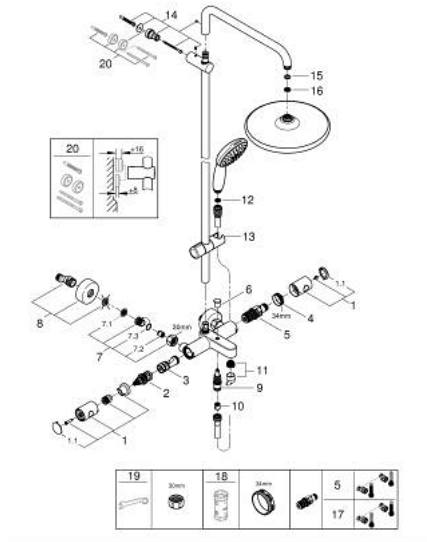

26 978 001 TEMPESTA SYSTEM 250 SHOWER SYSTEM WITH BATH SAFETY MIXER FOR WALL MOUNTING

SPARE PARTS

- 1: Metal handle 1/2" (Spare part-nr. 47984000)
- 1.1: Cover cap (Spare part-nr. 6458500M)
- 2: Aquadimmer (Spare part-nr. 47364000)
- 3: Water flow (Spare part-nr. 47887000)
- 4: Fitting ring (Spare part-nr. 47743000)
- 5: Thermostatic compact cartridge 1/2" (Spare part-nr. 47439000)
- 6: Diverter knob (Spare part-nr. 65648000)
- 7: Non-return valve (Spare part-nr. 47189000)
- 7.1: Dirt strainer (Spare part-nr. 0726400M)
- 7.2: Non-return valve (Spare part-nr. 08565000)
- 7.3: O-ring $\varnothing 17 \times \varnothing 2$ (Spare part-nr. 0305500M)
- 8: S-union (Spare part-nr. 12662000)
- 9: Diverter (Spare part-nr. 65655000)
- 10: Non-return valve (Spare part-nr. 08565000)
- 11: Mousseur (Spare part-nr. 13926000)
- 12: Dirt strainer (Spare part-nr. 0700200M)
- 13: Glider (Spare part-nr. 48609000)
- 14: Shower bar holder (Spare part-nr. 48423000)
- 15: Fibre seal dia. $\varnothing 18.5 \times \varnothing 12 \times 2$ (Spare part-nr. 0138900M)
- 16: Dirt strainer (Spare part-nr. 48007000)
- 17: GROHE TurboStat cartridge 1/2" (Spare part-nr. 47175000)*
- 18: Socket Spanner (Spare part-nr. 19332000)*
- 19: Special spanner (Spare part-nr. 19377000)*
- 20: Compensation disc (Spare part-nr. 26496000)*

* Optional accessories