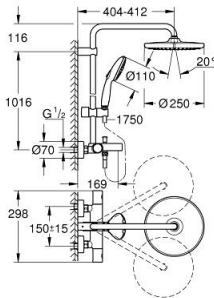

### PRODUCT DESCRIPTION

- Colour: chrome
- consisting of:
  - horizontal swivable 390 mm shower arm
  - exposed Safety Mixer with Aquadimmer function
  - allows change between:
    - head shower Tempesta 250 (26 666)
    - spray pattern: Rain
    - maximum flow rate (at 3 bar): 7.3 l/min
    - head shower with white rear cover
    - with ball joint, rotation angle  $\pm 10^\circ$
  - bath inlet
  - separate diverter for hand shower
  - hand shower Tempesta 110 (27 597)
  - 2 spray patterns: Rain, Jet
  - maximum flow rate (at 3 bar): 5.6 l/min
  - adjustable in height with gliding element
  - Rotaflex TwistStop shower hose 1750 mm 1/2" x 1/2" (28 410)
  - maximum flow rate system (at 3 bar): 7.3 l/min (without bath inlet)
  - GROHE EcoJoy - less water, perfect flow
  - GROHE TurboStat - compact cartridge with wax thermoelement
  - GROHE SafeStop - safety button at 38°C
  - GROHE SafeStop Plus - optional temperature limiter at 43°C included
  - GROHE SmartSwitch - easily rotate the dial to enjoy your preferred spray option
  - GROHE DreamSpray - perfect spray pattern
  - ShockProof silicone ring prevents damages caused by shower falling
  - GROHE LongLife finish
  - GROHE SpeedClean - effortless limescale removal
  - Inner WaterGuide - inner insulation for surface protection
  - TwistStop - to prevent hose from twisting
  - suitable for instantaneous heaters from 18 kW/h
  - minimum flow rate 5 l/min.
  - professional edition