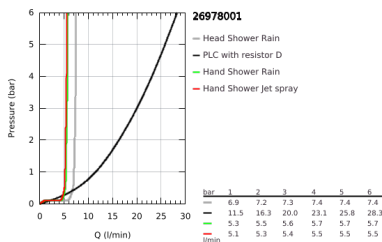

## 26 978 001 TEMPESTA SYSTEM 250 SHOWER SYSTEM WITH BATH SAFETY MIXER FOR WALL MOUNTING

### PRODUCT DESCRIPTION

- Colour: chrome
- consisting of:
  - horizontal swivable 390 mm shower arm
  - exposed Safety Mixer with Aquadimmer function
  - allows change between:
    - head shower Tempesta 250 (26 666)
    - spray pattern: Rain
    - maximum flow rate (at 3 bar): 7.3 l/min
    - head shower with white rear cover
    - with ball joint, rotation angle  $\pm 10^\circ$
  - bath inlet
  - separate diverter for hand shower
  - hand shower Tempesta 110 (27 597)
  - 2 spray patterns: Rain, Jet
  - maximum flow rate (at 3 bar): 5.6 l/min
  - adjustable in height with gliding element
  - Rotaflex TwistStop shower hose 1750 mm 1/2" x 1/2" (28 410)
  - maximum flow rate system (at 3 bar): 7.3 l/min (without bath inlet)
  - GROHE EcoJoy - less water, perfect flow
  - GROHE TurboStat - compact cartridge with wax thermoelement
  - GROHE SafeStop - safety button at 38°C
  - GROHE SafeStop Plus - optional temperature limiter at 43°C included
  - GROHE SmartSwitch - easily rotate the dial to enjoy your preferred spray option
  - GROHE DreamSpray - perfect spray pattern
  - ShockProof silicone ring prevents damages caused by shower falling
  - GROHE LongLife finish
  - GROHE SpeedClean - effortless limescale removal
  - Inner WaterGuide - inner insulation for surface protection
  - TwistStop - to prevent hose from twisting
  - suitable for instantaneous heaters from 18 kW/h
  - minimum flow rate 5 l/min.
  - professional edition