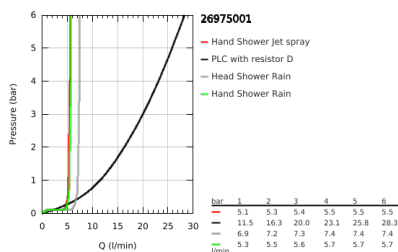

## 26 975 001 TEMPESTA SYSTEM 250 CUBE SHOWER SYSTEM WITH BATH SAFETY MIXER FOR WALL MOUNTING

### PRODUCT DESCRIPTION

- Colour: chrome
- consisting of:
  - horizontal swivable 390 mm shower arm
  - exposed Safety Mixer with Aquadimmer function
  - allows change between:
    - head shower Tempesta 250 Cube (26 685)
    - spray pattern: Rain
    - maximum flow rate (at 3 bar): 7.3 l/min
    - head shower with white rear cover
    - with ball joint, rotation angle  $\pm 10^\circ$
  - bath inlet
  - separate diverter for hand shower
  - hand shower Tempesta Cube 110 (27 571)
  - 2 spray patterns: Rain, Jet
  - maximum flow rate (at 3 bar): 5.6 l/min
  - adjustable in height with gliding element
  - Rotaflex TwistStop shower hose 1750 mm 1/2" x 1/2" (28 410)
  - maximum flow rate system (at 3 bar): 7.3 l/min (without bath inlet)
  - GROHE EcoJoy - less water, perfect flow
  - GROHE TurboStat - compact cartridge with wax thermoelement
  - GROHE SafeStop - safety button at 38°C
  - GROHE SafeStop Plus - optional temperature limiter at 43°C included
  - GROHE SmartSwitch - easily rotate the dial to enjoy your preferred spray option
  - GROHE DreamSpray - perfect spray pattern
  - ShockProof silicone ring prevents damages caused by shower falling
  - GROHE LongLife finish
  - GROHE SpeedClean - effortless limescale removal
  - Inner WaterGuide - inner insulation for surface protection
  - TwistStop - to prevent hose from twisting
  - suitable for instantaneous heaters from 18 kW/h
  - minimum flow rate 5 l/min.
  - professional edition