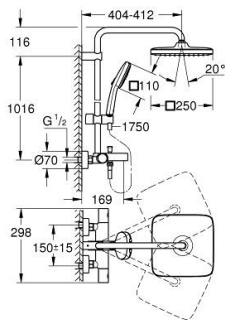

### PRODUCT DESCRIPTION

- Colour: chrome
- consisting of:
  - horizontal swivable 390 mm shower arm
  - exposed Safety Mixer with Aquadimmer function
  - allows change between:
    - head shower Tempesta 250 Cube (26 685)
    - spray pattern: Rain
    - maximum flow rate (at 3 bar): 7.3 l/min
    - head shower with white rear cover
    - with ball joint, rotation angle  $\pm 10^\circ$
  - bath inlet
  - separate diverter for hand shower
  - hand shower Tempesta Cube 110 (27 571)
  - 2 spray patterns: Rain, Jet
  - maximum flow rate (at 3 bar): 5.6 l/min
  - adjustable in height with gliding element
  - Rotaflex TwistStop shower hose 1750 mm 1/2" x 1/2" (28 410)
  - maximum flow rate system (at 3 bar): 7.3 l/min (without bath inlet)
  - GROHE EcoJoy - less water, perfect flow
  - GROHE TurboStat - compact cartridge with wax thermoelement
  - GROHE SafeStop - safety button at 38°C
  - GROHE SafeStop Plus - optional temperature limiter at 43°C included
  - GROHE SmartSwitch - easily rotate the dial to enjoy your preferred spray option
  - GROHE DreamSpray - perfect spray pattern
  - ShockProof silicone ring prevents damages caused by shower falling
  - GROHE LongLife finish
  - GROHE SpeedClean - effortless limescale removal
  - Inner WaterGuide - inner insulation for surface protection
  - TwistStop - to prevent hose from twisting
  - suitable for instantaneous heaters from 18 kW/h
  - minimum flow rate 5 l/min.
  - professional edition