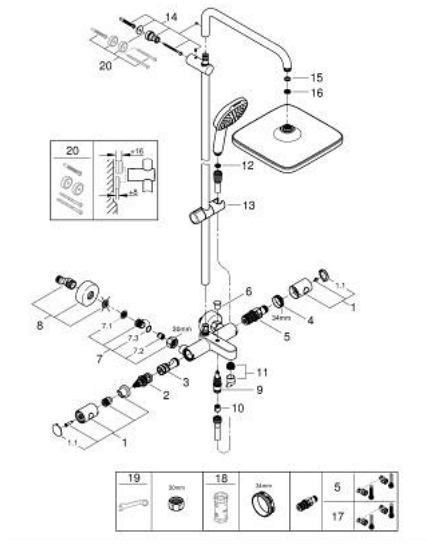

26 975 001 TEMPESTA SYSTEM 250 CUBE SHOWER SYSTEM WITH BATH SAFETY MIXER FOR WALL MOUNTING

SPARE PARTS

- 1: Metal handle 1/2" (Spare part-nr. 47984000)
- 1.1: Cover cap (Spare part-nr. 6458500M)
- 2: Aquadimmer (Spare part-nr. 47364000)
- 3: Water flow (Spare part-nr. 47887000)
- 4: Fitting ring (Spare part-nr. 47743000)
- 5: Thermostatic compact cartridge 1/2" (Spare part-nr. 47439000)
- 6: Diverter knob (Spare part-nr. 65648000)
- 7: Non-return valve (Spare part-nr. 47189000)
- 7.1: Dirt strainer (Spare part-nr. 0726400M)
- 7.2: Non-return valve (Spare part-nr. 08565000)
- 7.3: O-ring $\varnothing 17 \times \varnothing 2$ (Spare part-nr. 0305500M)
- 8: S-union (Spare part-nr. 12662000)
- 9: Diverter (Spare part-nr. 65655000)
- 10: Non-return valve (Spare part-nr. 08565000)
- 11: Mousseur (Spare part-nr. 13926000)
- 12: Dirt strainer (Spare part-nr. 0700200M)
- 13: Glider (Spare part-nr. 48609000)
- 14: Shower bar holder (Spare part-nr. 48423000)
- 15: Fibre seal dia. $\varnothing 18.5 \times \varnothing 12 \times 2$ (Spare part-nr. 0138900M)
- 16: Dirt strainer (Spare part-nr. 48007000)
- 17: GROHE TurboStat cartridge 1/2" (Spare part-nr. 47175000)*
- 18: Socket Spanner (Spare part-nr. 19332000)*
- 19: Special spanner (Spare part-nr. 19377000)*
- 20: Compensation disc (Spare part-nr. 26496000)*

* Optional accessories