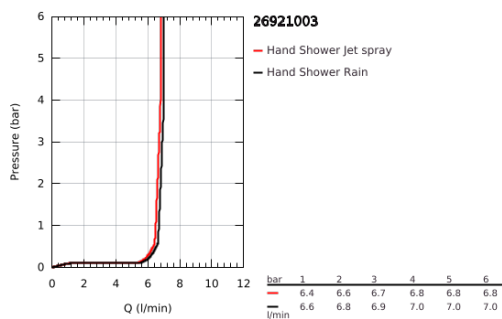

## 26 921 003 TEMPESTA 110 WALL HOLDER SET 2 SPRAYS (RAIN, JET)

### PRODUCT DESCRIPTION

- Colour: chrome
- with integrated wall union 1/2"
- consisting of:
  - hand shower Tempesta 110 (26 912)
  - shower outlet elbow 1/2" with wall shower holder (28 679)
- male thread
- protected against backflow
- shower hose Relexaflex 1500 mm 1/2" x 1/2" (28 151)
- GROHE EcoJoy - less water, perfect flow
- GROHE SmartSwitch - easily rotate the dial to enjoy your preferred spray option
- GROHE DreamSpray - perfect spray pattern
- GROHE LongLife finish
- GROHE SpeedClean - effortless limescale removal
- Inner WaterGuide - inner insulation for surface protection
- ShockProof silicone ring prevents damages caused by shower falling
- maximum flow rate (at 3 bar): 6.9 l/min
- minimum pressure 1.0 bar
- suitable for instantaneous heater
- professional edition