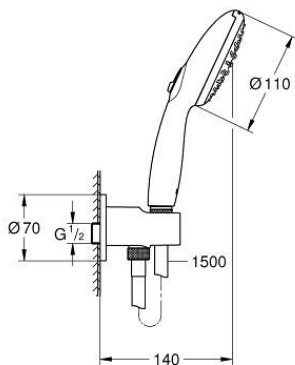

## 26 921 003 TEMPESTA 110 WALL HOLDER SET 2 SPRAYS (RAIN, JET)

### PRODUCT DESCRIPTION

- Colour: chrome
- with integrated wall union 1/2"
- consisting of:
  - hand shower Tempesta 110 (26 912)
  - shower outlet elbow 1/2" with wall shower holder (28 679)
- male thread
- protected against backflow
- shower hose Relexaflex 1500 mm 1/2" x 1/2" (28 151)
- GROHE EcoJoy - less water, perfect flow
- GROHE SmartSwitch - easily rotate the dial to enjoy your preferred spray option
- GROHE DreamSpray - perfect spray pattern
- GROHE LongLife finish
- GROHE SpeedClean - effortless limescale removal
- Inner WaterGuide - inner insulation for surface protection
- ShockProof silicone ring prevents damages caused by shower falling
- maximum flow rate (at 3 bar): 6.9 l/min
- minimum pressure 1.0 bar
- suitable for instantaneous heater
- professional edition

26 921 003 **TEMPESTA 110 WALL HOLDER SET 2 SPRAYS (RAIN, JET)**

**SPARE PARTS**

1: Dirt strainer (Spare part-nr. 0700200M)

2: Non-return valve (Spare part-nr. 08565000)