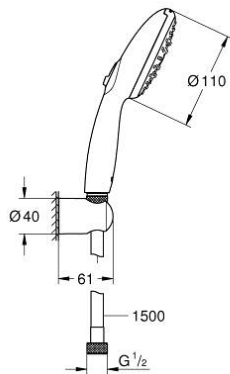

26 920 003 TEMPESTA 110 WALL HOLDER SET 3 SPRAYS (RAIN, JET, MASSAGE)

PRODUCT DESCRIPTION

- Colour: chrome
- consisting of:
 - hand shower Tempesta 110 (28 419)
 - maximum flow rate (at 3 bar): 7.4 l/min
 - wall shower holder Tempesta, non-adjustable (28 605)
 - shower hose Relaxaflex 1500 mm 1/2" x 1/2" (28 151)
- GROHE EcoJoy - less water, perfect flow
- GROHE SmartSwitch - easily rotate the dial to enjoy your preferred spray option
- GROHE DreamSpray - perfect spray pattern
- GROHE LongLife finish
- GROHE SpeedClean - effortless limescale removal
- Inner WaterGuide - inner insulation for surface protection
- ShockProof silicone ring prevents damages caused by shower falling
- minimum pressure 1.0 bar
- suitable for instantaneous heater
- professional edition

26 920 003 **TEMPESTA 110 WALL HOLDER SET 3 SPRAYS (RAIN, JET, MASSAGE)**

SPARE PARTS

1: Dirt strainer (Spare part-nr. 0700200M)