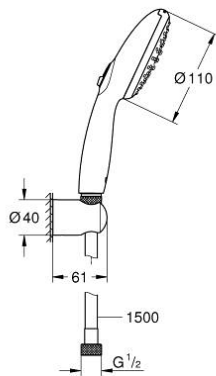

26 919 003 TEMPESTA 110 WALL HOLDER SET 2 SPRAYS (RAIN, JET)

PRODUCT DESCRIPTION

- Colour: chrome
- consisting of:
 - hand shower Tempesta 110 (26 912)
 - wall shower holder Tempesta, non-adjustable (28 605)
 - shower hose Relaxaflex 1500 mm 1/2" x 1/2" (28 151)
- GROHE EcoJoy - less water, perfect flow
- GROHE SmartSwitch - easily rotate the dial to enjoy your preferred spray option
- GROHE DreamSpray - perfect spray pattern
- GROHE LongLife finish
- GROHE SpeedClean - effortless limescale removal
- Inner WaterGuide - inner insulation for surface protection
- ShockProof silicone ring prevents damages caused by shower falling
- maximum flow rate (at 3 bar): 6.9 l/min
- minimum pressure 1.0 bar
- suitable for instantaneous heater
- professional edition

26 919 003 **TEMPESTA 110 WALL HOLDER SET 2 SPRAYS (RAIN, JET)**

SPARE PARTS

1: Dirt strainer (Spare part-nr. 0700200M)