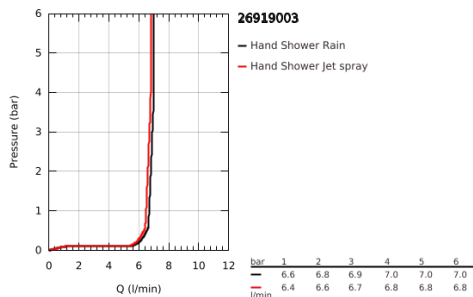

26 919 003 TEMPESTA 110 WALL HOLDER SET 2 SPRAYS (RAIN, JET)

PRODUCT DESCRIPTION

- Colour: chrome
- consisting of:
 - hand shower Tempesta 110 (26 912)
 - wall shower holder Tempesta, non-adjustable (28 605)
 - shower hose Relaxaflex 1500 mm 1/2" x 1/2" (28 151)
- GROHE EcoJoy - less water, perfect flow
- GROHE SmartSwitch - easily rotate the dial to enjoy your preferred spray option
- GROHE DreamSpray - perfect spray pattern
- GROHE LongLife finish
- GROHE SpeedClean - effortless limescale removal
- Inner WaterGuide - inner insulation for surface protection
- ShockProof silicone ring prevents damages caused by shower falling
- maximum flow rate (at 3 bar): 6.9 l/min
- minimum pressure 1.0 bar
- suitable for instantaneous heater
- professional edition