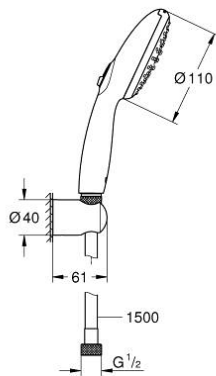

26 919 003 TEMPESTA 110 WALL HOLDER SET 2 SPRAYS (RAIN, JET)

PRODUCT DESCRIPTION

- Colour: chrome
- consisting of:
 - hand shower Tempesta 110 (26 912)
 - wall shower holder Tempesta, non-adjustable (28 605)
 - shower hose Relexaflex 1500 mm 1/2" x 1/2" (28 151)
- GROHE EcoJoy - less water, perfect flow
- GROHE SmartSwitch - easily rotate the dial to enjoy your preferred spray option
- GROHE DreamSpray - perfect spray pattern
- GROHE LongLife finish
- GROHE SpeedClean - effortless limescale removal
- Inner WaterGuide - inner insulation for surface protection
- ShockProof silicone ring prevents damages caused by shower falling
- maximum flow rate (at 3 bar): 6.9 l/min
- minimum pressure 1.0 bar
- suitable for instantaneous heater
- professional edition

26 919 003 **TEMPESTA 110 WALL HOLDER SET 2 SPRAYS (RAIN, JET)**

SPARE PARTS

1: Dirt strainer (Spare part-nr. 0700200M)