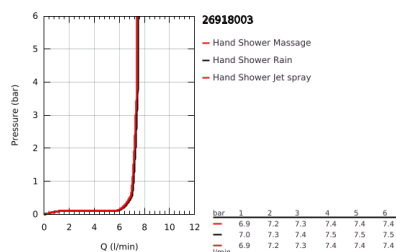

## 26 918 003 TEMPESTA 110 SHOWER RAIL SET 3 SPRAYS (RAIN, JET, MASSAGE)

### PRODUCT DESCRIPTION

- Colour: chrome
- consisting of:
  - hand shower Tempesta 110 (28 419)
  - maximum flow rate (at 3 bar): 7.4 l/min
  - shower rail, 600 mm (27 523)
  - metal shower hose Relexaflex 1750 mm 1/2" x 1/2" (28 139)
  - GROHE EasyReach tray (26 770)
  - GROHE EcoJoy - less water, perfect flow
  - GROHE SmartSwitch - easily rotate the dial to enjoy your preferred spray option
  - GROHE DreamSpray - perfect spray pattern
  - GROHE LongLife finish
- Flexible Installation - 1 adjustable bracket for existing drill holes
- adjustable rail holder (turn and glide shower holder)
- GROHE SpeedClean - effortless limescale removal
- Inner WaterGuide - inner insulation for surface protection
- ShockProof silicone ring prevents damages caused by shower falling
- minimum pressure 1.0 bar
- suitable for instantaneous heater
- professional edition