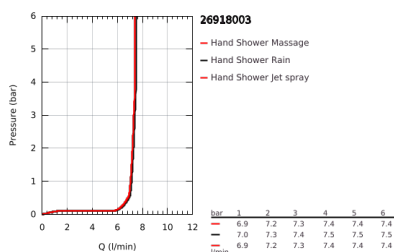

## 26 918 003 TEMPESTA 110 SHOWER RAIL SET 3 SPRAYS (RAIN, JET, MASSAGE)

### PRODUCT DESCRIPTION

- Colour: chrome
- consisting of:
  - hand shower Tempesta 110 (28 419)
  - maximum flow rate (at 3 bar): 7.4 l/min
  - shower rail, 600 mm (27 523)
  - metal shower hose Relexaflex 1750 mm 1/2" x 1/2" (28 139)
  - GROHE EasyReach tray (26 770)
  - GROHE EcoJoy - less water, perfect flow
  - GROHE SmartSwitch - easily rotate the dial to enjoy your preferred spray option
  - GROHE DreamSpray - perfect spray pattern
  - GROHE LongLife finish
- Flexible Installation - 1 adjustable bracket for existing drill holes
- adjustable rail holder (turn and glide shower holder)
- GROHE SpeedClean - effortless limescale removal
- Inner WaterGuide - inner insulation for surface protection
- ShockProof silicone ring prevents damages caused by shower falling
- minimum pressure 1.0 bar
- suitable for instantaneous heater
- professional edition