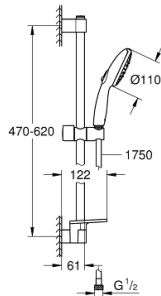

## 26 918 003 TEMPESTA 110 SHOWER RAIL SET 3 SPRAYS (RAIN, JET, MASSAGE)

### PRODUCT DESCRIPTION

- Colour: chrome
- consisting of:
  - hand shower Tempesta 110 (28 419)
  - maximum flow rate (at 3 bar): 7.4 l/min
  - shower rail, 600 mm (27 523)
  - metal shower hose Relexaflex 1750 mm 1/2" x 1/2" (28 139)
  - GROHE EasyReach tray (26 770)
  - GROHE EcoJoy - less water, perfect flow
  - GROHE SmartSwitch - easily rotate the dial to enjoy your preferred spray option
  - GROHE DreamSpray - perfect spray pattern
  - GROHE LongLife finish
- Flexible Installation - 1 adjustable bracket for existing drill holes
- adjustable rail holder (turn and glide shower holder)
- GROHE SpeedClean - effortless limescale removal
- Inner WaterGuide - inner insulation for surface protection
- ShockProof silicone ring prevents damages caused by shower falling
- minimum pressure 1.0 bar
- suitable for instantaneous heater
- professional edition

### SPARE PARTS

- 1: Shower bar holder (Spare part-nr. 48607000)
- 2: Glider (Spare part-nr. 48609000)
- 3: Shower bar holder (Spare part-nr. 48608000)
- 4: Dirt strainer (Spare part-nr. 0700200M)
- 5: GROHE EasyReach tray (Spare part-nr. 26770001)
- 6: Compensation disc (Spare part-nr. 48543001)\*