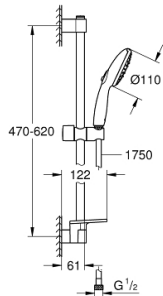

## 26 917 003 TEMPESTA 110 SHOWER RAIL SET 3 SPRAYS (RAIN, JET, MASSAGE)

### PRODUCT DESCRIPTION

- Colour: chrome
- consisting of:
  - hand shower Tempesta 110 (26 914)
  - shower rail, 600 mm (27 523)
  - metal shower hose Relexaflex 1750 mm 1/2" x 1/2" (28 139)
  - GROHE EasyReach tray (26 770)
  - GROHE EcoJoy - less water, perfect flow
  - GROHE SmartSwitch - easily rotate the dial to enjoy your preferred spray option
  - GROHE DreamSpray - perfect spray pattern
  - GROHE LongLife finish
- Flexible Installation - 1 adjustable bracket for existing drill holes
- adjustable rail holder (turn and glide shower holder)
- GROHE SpeedClean - effortless limescale removal
- Inner WaterGuide - inner insulation for surface protection
- ShockProof silicone ring prevents damages caused by shower falling
- AquaCalibrator limits maximum flow rate (at 3 bar): 6.4 l/min
- minimum pressure 1.0 bar
- suitable for instantaneous heater
- professional edition

### SPARE PARTS

- 1: Shower bar holder (Spare part-nr. 48607000)
- 2: Glider (Spare part-nr. 48609000)
- 3: Shower bar holder (Spare part-nr. 48608000)
- 4: Dirt strainer (Spare part-nr. 0700200M)
- 5: GROHE EasyReach tray (Spare part-nr. 26770001)
- 6: Compensation disc (Spare part-nr. 48543001)\*