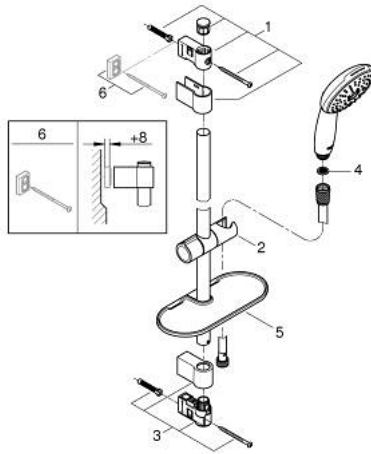

## 26 917 003 TEMPESTA 110 SHOWER RAIL SET 3 SPRAYS (RAIN, JET, MASSAGE)

### PRODUCT DESCRIPTION

- Colour: chrome
- consisting of:
  - hand shower Tempesta 110 (26 914)
  - shower rail, 600 mm (27 523)
  - metal shower hose Relexaflex 1750 mm 1/2" x 1/2" (28 139)
  - GROHE EasyReach tray (26 770)
  - GROHE EcoJoy - less water, perfect flow
  - GROHE SmartSwitch - easily rotate the dial to enjoy your preferred spray option
  - GROHE DreamSpray - perfect spray pattern
  - GROHE LongLife finish
- Flexible Installation - 1 adjustable bracket for existing drill holes
- adjustable rail holder (turn and glide shower holder)
- GROHE SpeedClean - effortless limescale removal
- Inner WaterGuide - inner insulation for surface protection
- ShockProof silicone ring prevents damages caused by shower falling
- AquaCalibrator limits maximum flow rate (at 3 bar): 6.4 l/min
- minimum pressure 1.0 bar
- suitable for instantaneous heater
- professional edition

### SPARE PARTS

- 1: Shower bar holder (Spare part-nr. 48607000)
- 2: Glider (Spare part-nr. 48609000)
- 3: Shower bar holder (Spare part-nr. 48608000)
- 4: Dirt strainer (Spare part-nr. 0700200M)
- 5: GROHE EasyReach tray (Spare part-nr. 26770001)
- 6: Compensation disc (Spare part-nr. 48543001)\*