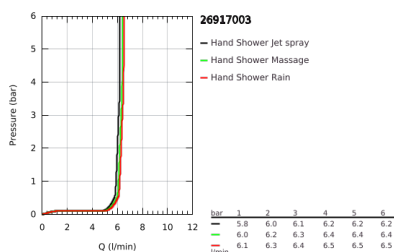

## 26 917 003 TEMPESTA 110 SHOWER RAIL SET 3 SPRAYS (RAIN, JET, MASSAGE)

### PRODUCT DESCRIPTION

- Colour: chrome
- consisting of:
  - hand shower Tempesta 110 (26 914)
  - shower rail, 600 mm (27 523)
  - metal shower hose Relexaflex 1750 mm 1/2" x 1/2" (28 139)
  - GROHE EasyReach tray (26 770)
  - GROHE EcoJoy - less water, perfect flow
  - GROHE SmartSwitch - easily rotate the dial to enjoy your preferred spray option
  - GROHE DreamSpray - perfect spray pattern
  - GROHE LongLife finish
- Flexible Installation - 1 adjustable bracket for existing drill holes
- adjustable rail holder (turn and glide shower holder)
- GROHE SpeedClean - effortless limescale removal
- Inner WaterGuide - inner insulation for surface protection
- ShockProof silicone ring prevents damages caused by shower falling
- AquaCalibrator limits maximum flow rate (at 3 bar): 6.4 l/min
- minimum pressure 1.0 bar
- suitable for instantaneous heater
- professional edition