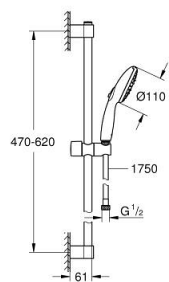

26 916 003 TEMPESTA 110 SHOWER RAIL SET 3 SPRAYS (RAIN, JET, MASSAGE)

PRODUCT DESCRIPTION

- Colour: chrome
- hand shower Tempesta 110 (26 914)
- shower rail, 600 mm (27 523)
- Relaxflex hose 1750 mm 1/2"x1/2" (28 154)
- GROHE EcoJoy - less water, perfect flow
- GROHE SmartSwitch - easily rotate the dial to enjoy your preferred spray option
- GROHE DreamSpray - perfect spray pattern
- GROHE LongLife finish
- Flexible Installation - 1 adjustable bracket for existing drill holes
- adjustable rail holder (turn and glide shower holder)
- GROHE SpeedClean - effortless limescale removal
- Inner WaterGuide - inner insulation for surface protection
- ShockProof silicone ring prevents damages caused by shower falling
- AquaCalibrator limits maximum flow rate (at 3 bar): 6.4 l/min
- minimum pressure 1.0 bar
- suitable for instantaneous heater
- professional edition

26 916 003 TEMPESTA 110 SHOWER RAIL SET 3 SPRAYS (RAIN, JET, MASSAGE)

SPARE PARTS

- 1: Shower bar holder (Spare part-nr. 48607000)
 - 2: Glider (Spare part-nr. 48609000)
 - 3: Shower bar holder (Spare part-nr. 48608000)
 - 4: Dirt strainer (Spare part-nr. 0700200M)
 - 5: Compensation disc (Spare part-nr. 48543001)*
- * Optional accessories