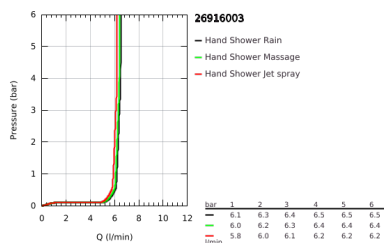

26 916 003 TEMPESTA 110 SHOWER RAIL SET 3 SPRAYS (RAIN, JET, MASSAGE)

PRODUCT DESCRIPTION

- Colour: chrome
- hand shower Tempesta 110 (26 914)
- shower rail, 600 mm (27 523)
- Relaxflex hose 1750 mm 1/2"x1/2" (28 154)
- GROHE EcoJoy - less water, perfect flow
- GROHE SmartSwitch - easily rotate the dial to enjoy your preferred spray option
- GROHE DreamSpray - perfect spray pattern
- GROHE LongLife finish
- Flexible Installation - 1 adjustable bracket for existing drill holes
- adjustable rail holder (turn and glide shower holder)
- GROHE SpeedClean - effortless limescale removal
- Inner WaterGuide - inner insulation for surface protection
- ShockProof silicone ring prevents damages caused by shower falling
- AquaCalibrator limits maximum flow rate (at 3 bar): 6.4 l/min
- minimum pressure 1.0 bar
- suitable for instantaneous heater
- professional edition

26 916 003 TEMPESTA 110 SHOWER RAIL SET 3 SPRAYS (RAIN, JET, MASSAGE)

SPARE PARTS

- 1: Shower bar holder (Spare part-nr. 48607000)
 - 2: Glider (Spare part-nr. 48609000)
 - 3: Shower bar holder (Spare part-nr. 48608000)
 - 4: Dirt strainer (Spare part-nr. 0700200M)
 - 5: Compensation disc (Spare part-nr. 48543001)*
- * Optional accessories