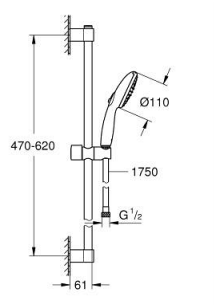

## 26 915 243 3 TEMPESTA 110 SHOWER RAIL SET 2 SPRAYS (RAIN, JET)

### PRODUCT DESCRIPTION

- Colour: matte black
- consisting of:
  - hand shower Tempesta 110 (26 912)
  - shower rail, 600 mm (27 523)
  - shower hose 1750 mm 1/2" x 1/2" (28 388)
- GROHE EcoJoy - less water, perfect flow
- GROHE SmartSwitch - easily rotate the dial to enjoy your preferred spray option
- GROHE DreamSpray - perfect spray pattern
- Flexible Installation - 1 adjustable bracket for existing drill holes
- adjustable rail holder (turn and glide shower holder)
- GROHE SpeedClean - effortless limescale removal
- Inner WaterGuide - inner insulation for surface protection
- ShockProof silicone ring prevents damages caused by shower falling
- maximum flow rate (at 3 bar): 6.9 l/min
- minimum pressure 1.0 bar
- suitable for instantaneous heater
- professional edition

### SPARE PARTS

- 1: Shower bar holder (Spare part-nr. 486072430)
  - 2: Glider (Spare part-nr. 486092430)
  - 3: Shower bar holder (Spare part-nr. 486082430)
  - 4: Dirt strainer (Spare part-nr. 0700200M)
  - 5: Compensation disc (Spare part-nr. 48543001)\*
- \* Optional accessories