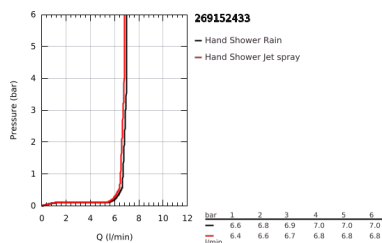

## 26 915 243 3 TEMPESTA 110 SHOWER RAIL SET 2 SPRAYS (RAIN, JET)

### PRODUCT DESCRIPTION

- Colour: matte black
- consisting of:
  - hand shower Tempesta 110 (26 912)
  - shower rail, 600 mm (27 523)
  - shower hose 1750 mm 1/2" x 1/2" (28 388)
- GROHE EcoJoy - less water, perfect flow
- GROHE SmartSwitch - easily rotate the dial to enjoy your preferred spray option
- GROHE DreamSpray - perfect spray pattern
- Flexible Installation - 1 adjustable bracket for existing drill holes
- adjustable rail holder (turn and glide shower holder)
- GROHE SpeedClean - effortless limescale removal
- Inner WaterGuide - inner insulation for surface protection
- ShockProof silicone ring prevents damages caused by shower falling
- maximum flow rate (at 3 bar): 6.9 l/min
- minimum pressure 1.0 bar
- suitable for instantaneous heater
- professional edition