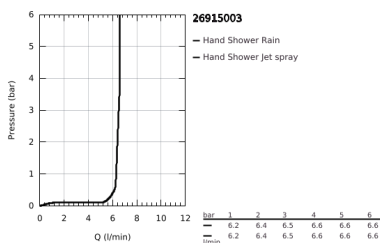

26 915 003 TEMPESTA 110 SHOWER RAIL SET 2 SPRAYS (RAIN, JET)

PRODUCT DESCRIPTION

- Colour: chrome
- consisting of:
 - hand shower Tempesta 110 (26 912)
 - shower rail, 600 mm (27 523)
 - Relaxflex hose 1750 mm 1/2"x1/2" (28 154)
 - GROHE EcoJoy - less water, perfect flow
 - GROHE SmartSwitch - easily rotate the dial to enjoy your preferred spray option
 - GROHE DreamSpray - perfect spray pattern
 - GROHE LongLife finish
- Flexible Installation - 1 adjustable bracket for existing drill holes
- adjustable rail holder (turn and glide shower holder)
- GROHE SpeedClean - effortless limescale removal
- Inner WaterGuide - inner insulation for surface protection
- ShockProof silicone ring prevents damages caused by shower falling
- maximum flow rate (at 3 bar): 6.9 l/min
- minimum pressure 1.0 bar
- suitable for instantaneous heater
- professional edition