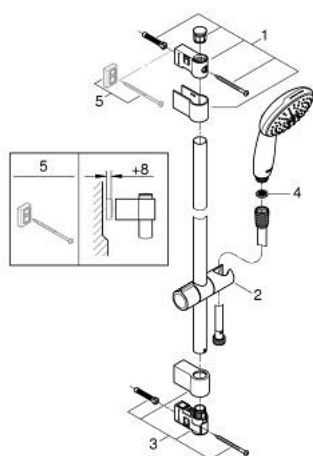

26 915 003 TEMPESTA 110 SHOWER RAIL SET 2 SPRAYS (RAIN, JET)

PRODUCT DESCRIPTION

- Colour: chrome
- consisting of:
 - hand shower Tempesta 110 (26 912)
 - shower rail, 600 mm (27 523)
 - Relaxflex hose 1750 mm 1/2"x1/2" (28 154)
 - GROHE EcoJoy - less water, perfect flow
 - GROHE SmartSwitch - easily rotate the dial to enjoy your preferred spray option
 - GROHE DreamSpray - perfect spray pattern
 - GROHE LongLife finish
- Flexible Installation - 1 adjustable bracket for existing drill holes
- adjustable rail holder (turn and glide shower holder)
- GROHE SpeedClean - effortless limescale removal
- Inner WaterGuide - inner insulation for surface protection
- ShockProof silicone ring prevents damages caused by shower falling
- maximum flow rate (at 3 bar): 6.9 l/min
- minimum pressure 1.0 bar
- suitable for instantaneous heater
- professional edition

26 915 003 TEMPESTA 110 SHOWER RAIL SET 2 SPRAYS (RAIN, JET)

SPARE PARTS

- 1: Shower bar holder (Spare part-nr. 48607000)
 - 2: Glider (Spare part-nr. 48609000)
 - 3: Shower bar holder (Spare part-nr. 48608000)
 - 4: Dirt strainer (Spare part-nr. 0700200M)
 - 5: Compensation disc (Spare part-nr. 48543001)*
- * Optional accessories