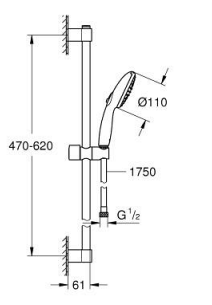

26 915 003 TEMPESTA 110 SHOWER RAIL SET 2 SPRAYS (RAIN, JET)

PRODUCT DESCRIPTION

- Colour: chrome
- consisting of:
 - hand shower Tempesta 110 (26 912)
 - shower rail, 600 mm (27 523)
 - Relaxflex hose 1750 mm 1/2"x1/2" (28 154)
 - GROHE EcoJoy - less water, perfect flow
 - GROHE SmartSwitch - easily rotate the dial to enjoy your preferred spray option
 - GROHE DreamSpray - perfect spray pattern
 - GROHE LongLife finish
- Flexible Installation - 1 adjustable bracket for existing drill holes
- adjustable rail holder (turn and glide shower holder)
- GROHE SpeedClean - effortless limescale removal
- Inner WaterGuide - inner insulation for surface protection
- ShockProof silicone ring prevents damages caused by shower falling
- maximum flow rate (at 3 bar): 6.9 l/min
- minimum pressure 1.0 bar
- suitable for instantaneous heater
- professional edition

26 915 003 TEMPESTA 110 SHOWER RAIL SET 2 SPRAYS (RAIN, JET)

SPARE PARTS

- 1: Shower bar holder (Spare part-nr. 48607000)
 - 2: Glider (Spare part-nr. 48609000)
 - 3: Shower bar holder (Spare part-nr. 48608000)
 - 4: Dirt strainer (Spare part-nr. 0700200M)
 - 5: Compensation disc (Spare part-nr. 48543001)*
- * Optional accessories