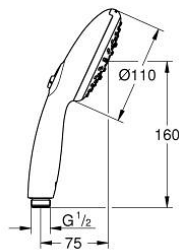

26 914 003 TEMPESTA 110 HAND SHOWER 3 SPRAYS

PRODUCT DESCRIPTION

- Colour: chrome
- spray patterns: Rain, Jet, Massage
- GROHE EcoJoy - less water, perfect flow
- GROHE SmartSwitch - easily rotate the dial to enjoy your preferred spray option
- GROHE DreamSpray - perfect spray pattern
- GROHE LongLife finish
- GROHE SpeedClean - effortless limescale removal
- Inner WaterGuide - inner insulation for surface protection
- ShockProof silicone ring prevents damages caused by shower falling
- universal mounting system, fitting all standard shower hoses
- AquaCalibrator limits maximum flow rate (at 3 bar): 6.4 l/min
- minimum pressure 1.0 bar
- suitable for instantaneous heater
- professional edition

26 914 003 TEMPESTA 110 HAND SHOWER 3 SPRAYS

SPARE PARTS

1: Dirt strainer (Spare part-nr. 0700200M)