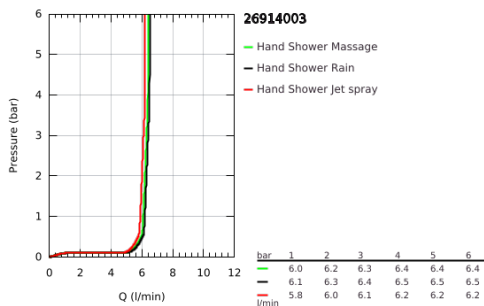

26 914 003 TEMPESTA 110 HAND SHOWER 3 SPRAYS

PRODUCT DESCRIPTION

- Colour: chrome
- spray patterns: Rain, Jet, Massage
- GROHE EcoJoy - less water, perfect flow
- GROHE SmartSwitch - easily rotate the dial to enjoy your preferred spray option
- GROHE DreamSpray - perfect spray pattern
- GROHE LongLife finish
- GROHE SpeedClean - effortless limescale removal
- Inner WaterGuide - inner insulation for surface protection
- ShockProof silicone ring prevents damages caused by shower falling
- universal mounting system, fitting all standard shower hoses
- AquaCalibrator limits maximum flow rate (at 3 bar): 6.4 l/min
- minimum pressure 1.0 bar
- suitable for instantaneous heater
- professional edition

26 914 003 TEMPESTA 110 HAND SHOWER 3 SPRAYS

SPARE PARTS

1: Dirt strainer (Spare part-nr. 0700200M)