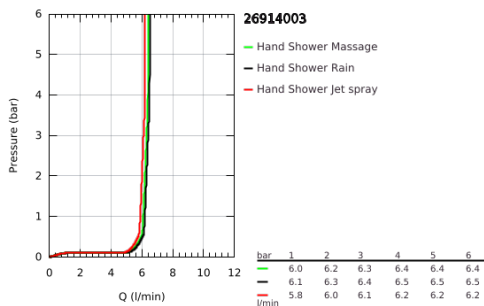

26 914 003 TEMPESTA 110 HAND SHOWER 3 SPRAYS

PRODUCT DESCRIPTION

- Colour: chrome
- spray patterns: Rain, Jet, Massage
- GROHE EcoJoy - less water, perfect flow
- GROHE SmartSwitch - easily rotate the dial to enjoy your preferred spray option
- GROHE DreamSpray - perfect spray pattern
- GROHE LongLife finish
- GROHE SpeedClean - effortless limescale removal
- Inner WaterGuide - inner insulation for surface protection
- ShockProof silicone ring prevents damages caused by shower falling
- universal mounting system, fitting all standard shower hoses
- maximum flow rate (at 3 bar): 6.4 l/min
- minimum pressure 1.0 bar
- suitable for instantaneous heater
- professional edition

26 914 003 TEMPESTA 110 HAND SHOWER 3 SPRAYS

SPARE PARTS

1: Dirt strainer (Spare part-nr. 0700200M)