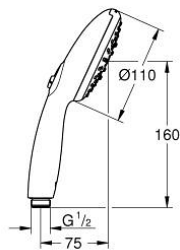

26 914 003 TEMPESTA 110 HAND SHOWER 3 SPRAYS

PRODUCT DESCRIPTION

- Colour: chrome
- spray patterns: Rain, Jet, Massage
- GROHE EcoJoy - less water, perfect flow
- GROHE SmartSwitch - easily rotate the dial to enjoy your preferred spray option
- GROHE DreamSpray - perfect spray pattern
- GROHE LongLife finish
- GROHE SpeedClean - effortless limescale removal
- Inner WaterGuide - inner insulation for surface protection
- ShockProof silicone ring prevents damages caused by shower falling
- universal mounting system, fitting all standard shower hoses
- maximum flow rate (at 3 bar): 6.4 l/min
- minimum pressure 1.0 bar
- suitable for instantaneous heater
- professional edition

26 914 003 TEMPESTA 110 HAND SHOWER 3 SPRAYS

SPARE PARTS

1: Dirt strainer (Spare part-nr. 0700200M)