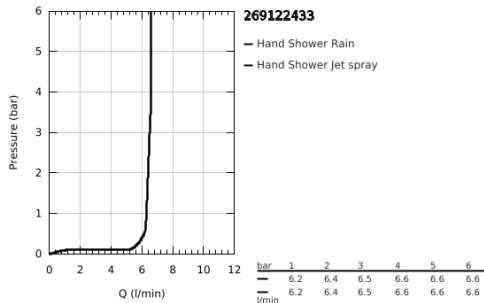

26 912 243 3 TEMPESTA 110 HAND SHOWER 2 SPRAYS

PRODUCT DESCRIPTION

- Colour: matte black
- spray patterns: Rain, Jet
- GROHE EcoJoy - less water, perfect flow
- GROHE SmartSwitch - easily rotate the dial to enjoy your preferred spray option
- GROHE DreamSpray - perfect spray pattern
- GROHE SpeedClean - effortless limescale removal
- Inner WaterGuide - inner insulation for surface protection
- ShockProof silicone ring prevents damages caused by shower falling
- universal mounting system, fitting all standard shower hoses
- maximum flow rate (at 3 bar): 6.9 l/min
- minimum pressure 1.0 bar
- suitable for instantaneous heater
- professional edition

26 912 243 3 TEMPESTA 110 HAND SHOWER 2 SPRAYS

SPARE PARTS

1: Dirt strainer (Spare part-nr. 0700200M)