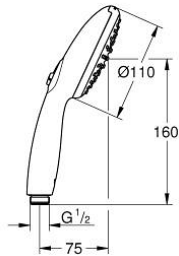

26 912 243 3 TEMPESTA 110 HAND SHOWER 2 SPRAYS

PRODUCT DESCRIPTION

- Colour: matte black
- spray patterns: Rain, Jet
- GROHE EcoJoy - less water, perfect flow
- GROHE SmartSwitch - easily rotate the dial to enjoy your preferred spray option
- GROHE DreamSpray - perfect spray pattern
- GROHE SpeedClean - effortless limescale removal
- Inner WaterGuide - inner insulation for surface protection
- ShockProof silicone ring prevents damages caused by shower falling
- universal mounting system, fitting all standard shower hoses
- maximum flow rate (at 3 bar): 6.9 l/min
- minimum pressure 1.0 bar
- suitable for instantaneous heater
- professional edition

26 912 243 3 TEMPESTA 110 HAND SHOWER 2 SPRAYS

SPARE PARTS

1: Dirt strainer (Spare part-nr. 0700200M)