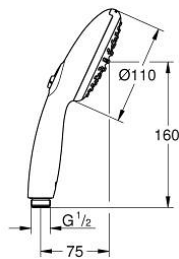

## 26 912 003 TEMPESTA 110 HAND SHOWER 2 SPRAYS

### PRODUCT DESCRIPTION

- Colour: chrome
- spray patterns: Rain, Jet
- GROHE EcoJoy - less water, perfect flow
- GROHE SmartSwitch - easily rotate the dial to enjoy your preferred spray option
- GROHE DreamSpray - perfect spray pattern
- GROHE LongLife finish
- GROHE SpeedClean - effortless limescale removal
- Inner WaterGuide - inner insulation for surface protection
- ShockProof silicone ring prevents damages caused by shower falling
- universal mounting system, fitting all standard shower hoses
- maximum flow rate (at 3 bar): 6.9 l/min
- minimum pressure 1.0 bar
- suitable for instantaneous heater
- professional edition

### SPARE PARTS

1: Dirt strainer (Spare part-nr. 0700200M)