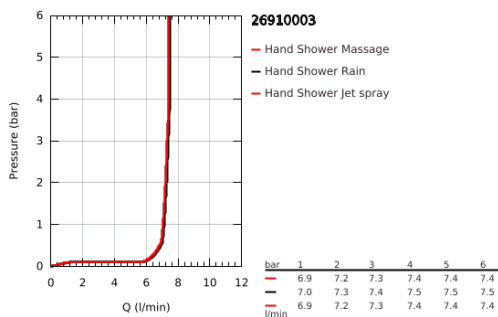

26 910 003 TEMPESTA CUBE 110 WALL HOLDER SET 3 SPRAYS

PRODUCT DESCRIPTION

- Colour: chrome
- with integrated wall union 1/2"
- consisting of:
 - hand shower Tempesta Cube 110 (27 574)
 - spray patterns: Jet, Rain, Massage
 - maximum flow rate (at 3 bar): 7.4 l/min
- shower outlet elbow 1/2" with wall shower holder (28 679)
 - male thread
 - protected against backflow
 - shower hose Relexaflex 1500 mm 1/2" x 1/2" (28 151)
 - GROHE EcoJoy - less water, perfect flow
 - GROHE SmartSwitch - easily rotate the dial to enjoy your preferred spray option
 - GROHE DreamSpray - perfect spray pattern
 - GROHE LongLife finish
 - GROHE SpeedClean - effortless limescale removal
 - Inner WaterGuide - inner insulation for surface protection
 - ShockProof silicone ring prevents damages caused by shower falling
 - minimum pressure 1.0 bar
 - suitable for instantaneous heater
 - professional edition