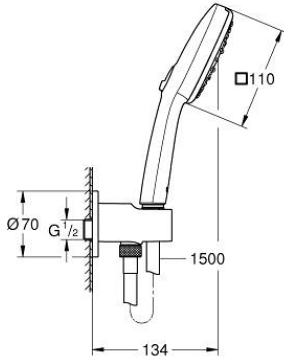

26 910 003 TEMPESTA CUBE 110 WALL HOLDER SET 3 SPRAYS

PRODUCT DESCRIPTION

- Colour: chrome
- with integrated wall union 1/2"
- consisting of:
 - hand shower Tempesta Cube 110 (27 574)
 - spray patterns: Jet, Rain, Massage
 - maximum flow rate (at 3 bar): 7.4 l/min
- shower outlet elbow 1/2" with wall shower holder (28 679)
 - male thread
 - protected against backflow
 - shower hose Relexaflex 1500 mm 1/2" x 1/2" (28 151)
 - GROHE EcoJoy - less water, perfect flow
 - GROHE SmartSwitch - easily rotate the dial to enjoy your preferred spray option
 - GROHE DreamSpray - perfect spray pattern
 - GROHE LongLife finish
 - GROHE SpeedClean - effortless limescale removal
 - Inner WaterGuide - inner insulation for surface protection
 - ShockProof silicone ring prevents damages caused by shower falling
 - minimum pressure 1.0 bar
 - suitable for instantaneous heater
 - professional edition

26 910 003 TEMPESTA CUBE 110 WALL HOLDER SET 3 SPRAYS

SPARE PARTS

- 1: Dirt strainer (Spare part-nr. 0700200M)
- 2: Non-return valve (Spare part-nr. 08565000)