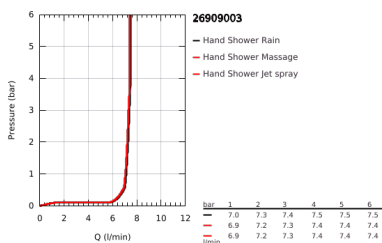

26 909 003 TEMPESTA CUBE 110 SHOWER RAIL SET 3 SPRAYS

PRODUCT DESCRIPTION

- Colour: chrome
- consisting of:
 - hand shower Tempesta Cube 110 (27 574)
 - spray patterns: Jet, Rain, Massage
 - maximum flow rate (at 3 bar): 7.4 l/min
 - shower rail, 900 mm (27 524)
 - Relaxaflex hose 1750 mm 1/2"x1/2" (28 154)
 - GROHE EcoJoy - less water, perfect flow
 - GROHE SmartSwitch - easily rotate the dial to enjoy your preferred spray option
 - GROHE DreamSpray - perfect spray pattern
 - GROHE LongLife finish
- Flexible Installation - 1 adjustable bracket for existing drill holes
- adjustable rail holder (turn and glide shower holder)
- GROHE SpeedClean - effortless limescale removal
- Inner WaterGuide - inner insulation for surface protection
- ShockProof silicone ring prevents damages caused by shower falling
- minimum pressure 1.0 bar
- suitable for instantaneous heater
- professional edition