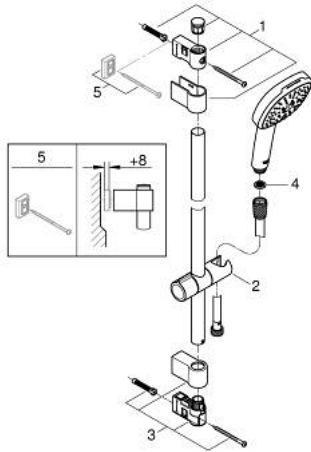

26 909 003 TEMPESTA CUBE 110 SHOWER RAIL SET 3 SPRAYS

PRODUCT DESCRIPTION

- Colour: chrome
- consisting of:
 - hand shower Tempesta Cube 110 (27 574)
 - spray patterns: Jet, Rain, Massage
 - maximum flow rate (at 3 bar): 7.4 l/min
 - shower rail, 900 mm (27 524)
 - Relaxaflex hose 1750 mm 1/2"x1/2" (28 154)
 - GROHE EcoJoy - less water, perfect flow
 - GROHE SmartSwitch - easily rotate the dial to enjoy your preferred spray option
 - GROHE DreamSpray - perfect spray pattern
 - GROHE LongLife finish
- Flexible Installation - 1 adjustable bracket for existing drill holes
- adjustable rail holder (turn and glide shower holder)
- GROHE SpeedClean - effortless limescale removal
- Inner WaterGuide - inner insulation for surface protection
- ShockProof silicone ring prevents damages caused by shower falling
- minimum pressure 1.0 bar
- suitable for instantaneous heater
- professional edition

26 909 003 TEMPESTA CUBE 110 SHOWER RAIL SET 3 SPRAYS

SPARE PARTS

- 1: Shower bar holder (Spare part-nr. 48607000)
 - 2: Glider (Spare part-nr. 48609000)
 - 3: Shower bar holder (Spare part-nr. 48608000)
 - 4: Dirt strainer (Spare part-nr. 0700200M)
 - 5: Compensation disc (Spare part-nr. 48543001)*
- * Optional accessories