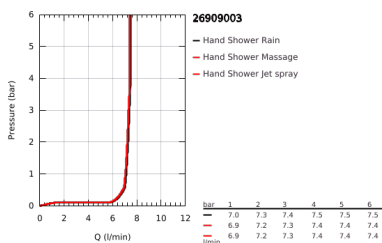

## 26 909 003 TEMPESTA CUBE 110 SHOWER RAIL SET 3 SPRAYS

### PRODUCT DESCRIPTION

- Colour: chrome
- consisting of:
  - hand shower Tempesta Cube 110 (27 574)
  - spray patterns: Jet, Rain, Massage
  - maximum flow rate (at 3 bar): 7.4 l/min
  - shower rail, 900 mm (27 524)
  - Relaxaflex hose 1750 mm 1/2"x1/2" (28 154)
  - GROHE EcoJoy - less water, perfect flow
  - GROHE SmartSwitch - easily rotate the dial to enjoy your preferred spray option
  - GROHE DreamSpray - perfect spray pattern
  - GROHE LongLife finish
- Flexible Installation - 1 adjustable bracket for existing drill holes
- adjustable rail holder (turn and glide shower holder)
- GROHE SpeedClean - effortless limescale removal
- Inner WaterGuide - inner insulation for surface protection
- ShockProof silicone ring prevents damages caused by shower falling
- minimum pressure 1.0 bar
- suitable for instantaneous heater
- professional edition