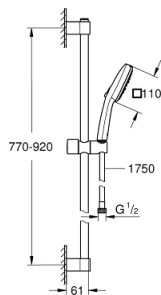

26 909 003 TEMPESTA CUBE 110 SHOWER RAIL SET 3 SPRAYS

PRODUCT DESCRIPTION

- Colour: chrome
- consisting of:
 - hand shower Tempesta Cube 110 (27 574)
 - spray patterns: Jet, Rain, Massage
 - maximum flow rate (at 3 bar): 7.4 l/min
 - shower rail, 900 mm (27 524)
 - Relaxaflex hose 1750 mm 1/2"x1/2" (28 154)
 - GROHE EcoJoy - less water, perfect flow
 - GROHE SmartSwitch - easily rotate the dial to enjoy your preferred spray option
 - GROHE DreamSpray - perfect spray pattern
 - GROHE LongLife finish
- Flexible Installation - 1 adjustable bracket for existing drill holes
- adjustable rail holder (turn and glide shower holder)
- GROHE SpeedClean - effortless limescale removal
- Inner WaterGuide - inner insulation for surface protection
- ShockProof silicone ring prevents damages caused by shower falling
- minimum pressure 1.0 bar
- suitable for instantaneous heater
- professional edition

26 909 003 TEMPESTA CUBE 110 SHOWER RAIL SET 3 SPRAYS

SPARE PARTS

- 1: Shower bar holder (Spare part-nr. 48607000)
 - 2: Glider (Spare part-nr. 48609000)
 - 3: Shower bar holder (Spare part-nr. 48608000)
 - 4: Dirt strainer (Spare part-nr. 0700200M)
 - 5: Compensation disc (Spare part-nr. 48543001)*
- * Optional accessories