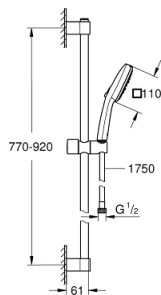

## 26 909 003 TEMPESTA CUBE 110 SHOWER RAIL SET 3 SPRAYS

### PRODUCT DESCRIPTION

- Colour: chrome
- consisting of:
  - hand shower Tempesta Cube 110 (27 574)
  - spray patterns: Jet, Rain, Massage
  - maximum flow rate (at 3 bar): 7.4 l/min
  - shower rail, 900 mm (27 524)
  - Relaxaflex hose 1750 mm 1/2"x1/2" (28 154)
  - GROHE EcoJoy - less water, perfect flow
  - GROHE SmartSwitch - easily rotate the dial to enjoy your preferred spray option
  - GROHE DreamSpray - perfect spray pattern
  - GROHE LongLife finish
- Flexible Installation - 1 adjustable bracket for existing drill holes
- adjustable rail holder (turn and glide shower holder)
- GROHE SpeedClean - effortless limescale removal
- Inner WaterGuide - inner insulation for surface protection
- ShockProof silicone ring prevents damages caused by shower falling
- minimum pressure 1.0 bar
- suitable for instantaneous heater
- professional edition