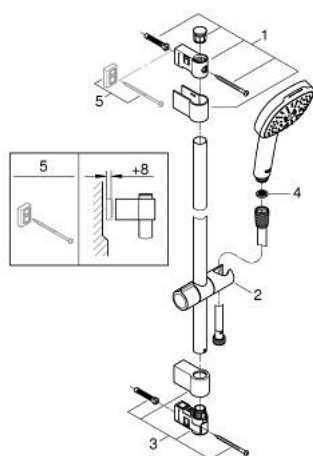

## 26 909 003 TEMPESTA CUBE 110 SHOWER RAIL SET 3 SPRAYS

### PRODUCT DESCRIPTION

- Colour: chrome
- consisting of:
  - hand shower Tempesta Cube 110 (27 574)
  - spray patterns: Jet, Rain, Massage
  - maximum flow rate (at 3 bar): 7.4 l/min
  - shower rail, 900 mm (27 524)
  - Relaxaflex hose 1750 mm 1/2"x1/2" (28 154)
  - GROHE EcoJoy - less water, perfect flow
  - GROHE SmartSwitch - easily rotate the dial to enjoy your preferred spray option
  - GROHE DreamSpray - perfect spray pattern
  - GROHE LongLife finish
- Flexible Installation - 1 adjustable bracket for existing drill holes
- adjustable rail holder (turn and glide shower holder)
- GROHE SpeedClean - effortless limescale removal
- Inner WaterGuide - inner insulation for surface protection
- ShockProof silicone ring prevents damages caused by shower falling
- minimum pressure 1.0 bar
- suitable for instantaneous heater
- professional edition

### SPARE PARTS

- 1: Shower bar holder (Spare part-nr. 48607000)
  - 2: Glider (Spare part-nr. 48609000)
  - 3: Shower bar holder (Spare part-nr. 48608000)
  - 4: Dirt strainer (Spare part-nr. 0700200M)
  - 5: Compensation disc (Spare part-nr. 48543001)\*
- \* Optional accessories