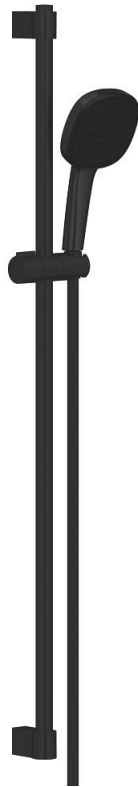

## 26 908 243 3 TEMPESTA CUBE 110 SHOWER RAIL SET 2 SPRAYS

### PRODUCT DESCRIPTION

- Colour: matte black
- consisting of:
  - hand shower Tempesta Cube 110 (26 746)
  - spray patterns: Rain, Jet
  - maximum flow rate (at 3 bar): 7.4 l/min
  - shower rail, 900 mm (27 524)
  - shower hose 1750 mm 1/2" x 1/2" (28 388)
  - GROHE EcoJoy - less water, perfect flow
  - GROHE SmartSwitch - easily rotate the dial to enjoy your preferred spray option
  - GROHE DreamSpray - perfect spray pattern
- Flexible Installation - 1 adjustable bracket for existing drill holes
- adjustable rail holder (turn and glide shower holder)
- GROHE SpeedClean - effortless limescale removal
- Inner WaterGuide - inner insulation for surface protection
- ShockProof silicone ring prevents damages caused by shower falling
- minimum pressure 1.0 bar
- suitable for instantaneous heater
- professional edition

### SPARE PARTS

- 1: Shower bar holder (Spare part-nr. 486072430)
  - 2: Glider (Spare part-nr. 486092430)
  - 3: Shower bar holder (Spare part-nr. 486082430)
  - 4: Dirt strainer (Spare part-nr. 0700200M)
  - 5: Compensation disc (Spare part-nr. 48543001)\*
- \* Optional accessories