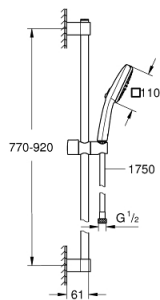

## 26 908 243 3 TEMPESTA CUBE 110 SHOWER RAIL SET 2 SPRAYS

### PRODUCT DESCRIPTION

- Colour: matte black
- consisting of:
  - hand shower Tempesta Cube 110 (26 746)
  - spray patterns: Rain, Jet
  - maximum flow rate (at 3 bar): 7.4 l/min
  - shower rail, 900 mm (27 524)
  - shower hose 1750 mm 1/2" x 1/2" (28 388)
  - GROHE EcoJoy - less water, perfect flow
  - GROHE SmartSwitch - easily rotate the dial to enjoy your preferred spray option
  - GROHE DreamSpray - perfect spray pattern
- Flexible Installation - 1 adjustable bracket for existing drill holes
- adjustable rail holder (turn and glide shower holder)
- GROHE SpeedClean - effortless limescale removal
- Inner WaterGuide - inner insulation for surface protection
- ShockProof silicone ring prevents damages caused by shower falling
- minimum pressure 1.0 bar
- suitable for instantaneous heater
- professional edition

### SPARE PARTS

- 1: Shower bar holder (Spare part-nr. 486072430)
  - 2: Glider (Spare part-nr. 486092430)
  - 3: Shower bar holder (Spare part-nr. 486082430)
  - 4: Dirt strainer (Spare part-nr. 0700200M)
  - 5: Compensation disc (Spare part-nr. 48543001)\*
- \* Optional accessories