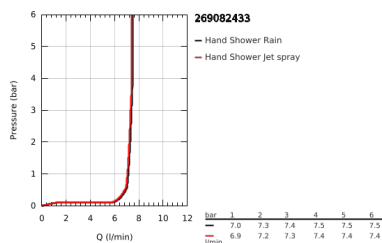

## 26 908 243 3 TEMPESTA CUBE 110 SHOWER RAIL SET 2 SPRAYS

### PRODUCT DESCRIPTION

- Colour: matte black
- consisting of:
  - hand shower Tempesta Cube 110 (26 746)
  - spray patterns: Rain, Jet
  - maximum flow rate (at 3 bar): 7.4 l/min
  - shower rail, 900 mm (27 524)
  - shower hose 1750 mm 1/2" x 1/2" (28 388)
  - GROHE EcoJoy - less water, perfect flow
  - GROHE SmartSwitch - easily rotate the dial to enjoy your preferred spray option
  - GROHE DreamSpray - perfect spray pattern
- Flexible Installation - 1 adjustable bracket for existing drill holes
- adjustable rail holder (turn and glide shower holder)
- GROHE SpeedClean - effortless limescale removal
- Inner WaterGuide - inner insulation for surface protection
- ShockProof silicone ring prevents damages caused by shower falling
- minimum pressure 1.0 bar
- suitable for instantaneous heater
- professional edition