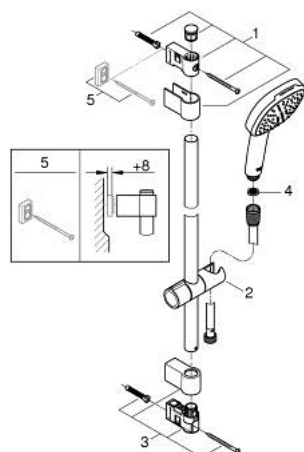

26 908 003 TEMPESTA CUBE 110 SHOWER RAIL SET 2 SPRAYS

PRODUCT DESCRIPTION

- Colour: chrome
- consisting of:
 - hand shower Tempesta Cube 110 (26 746)
 - spray patterns: Rain, Jet
 - maximum flow rate (at 3 bar): 7.4 l/min
 - shower rail, 900 mm (27 524)
 - Relaxaflex hose 1750 mm 1/2"x1/2" (28 154)
 - GROHE EcoJoy - less water, perfect flow
 - GROHE SmartSwitch - easily rotate the dial to enjoy your preferred spray option
 - GROHE DreamSpray - perfect spray pattern
 - GROHE LongLife finish
- Flexible Installation - 1 adjustable bracket for existing drill holes
- adjustable rail holder (turn and glide shower holder)
- GROHE SpeedClean - effortless limescale removal
- Inner WaterGuide - inner insulation for surface protection
- ShockProof silicone ring prevents damages caused by shower falling
- minimum pressure 1.0 bar
- suitable for instantaneous heater
- professional edition

26 908 003 TEMPESTA CUBE 110 SHOWER RAIL SET 2 SPRAYS

SPARE PARTS

- 1: Shower bar holder (Spare part-nr. 48607000)
 - 2: Glider (Spare part-nr. 48609000)
 - 3: Shower bar holder (Spare part-nr. 48608000)
 - 4: Dirt strainer (Spare part-nr. 0700200M)
 - 5: Compensation disc (Spare part-nr. 48543001)*
- * Optional accessories