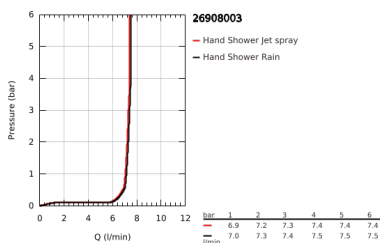

26 908 003 TEMPESTA CUBE 110 SHOWER RAIL SET 2 SPRAYS

PRODUCT DESCRIPTION

- Colour: chrome
- consisting of:
 - hand shower Tempesta Cube 110 (26 746)
 - spray patterns: Rain, Jet
 - maximum flow rate (at 3 bar): 7.4 l/min
 - shower rail, 900 mm (27 524)
 - Relaxaflex hose 1750 mm 1/2"x1/2" (28 154)
 - GROHE EcoJoy - less water, perfect flow
 - GROHE SmartSwitch - easily rotate the dial to enjoy your preferred spray option
 - GROHE DreamSpray - perfect spray pattern
 - GROHE LongLife finish
- Flexible Installation - 1 adjustable bracket for existing drill holes
- adjustable rail holder (turn and glide shower holder)
- GROHE SpeedClean - effortless limescale removal
- Inner WaterGuide - inner insulation for surface protection
- ShockProof silicone ring prevents damages caused by shower falling
- minimum pressure 1.0 bar
- suitable for instantaneous heater
- professional edition