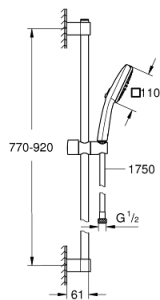

26 908 003 TEMPESTA CUBE 110 SHOWER RAIL SET 2 SPRAYS

PRODUCT DESCRIPTION

- Colour: chrome
- consisting of:
 - hand shower Tempesta Cube 110 (26 746)
 - spray patterns: Rain, Jet
 - maximum flow rate (at 3 bar): 7.4 l/min
 - shower rail, 900 mm (27 524)
 - Relaxaflex hose 1750 mm 1/2"x1/2" (28 154)
 - GROHE EcoJoy - less water, perfect flow
 - GROHE SmartSwitch - easily rotate the dial to enjoy your preferred spray option
 - GROHE DreamSpray - perfect spray pattern
 - GROHE LongLife finish
- Flexible Installation - 1 adjustable bracket for existing drill holes
- adjustable rail holder (turn and glide shower holder)
- GROHE SpeedClean - effortless limescale removal
- Inner WaterGuide - inner insulation for surface protection
- ShockProof silicone ring prevents damages caused by shower falling
- minimum pressure 1.0 bar
- suitable for instantaneous heater
- professional edition

26 908 003 TEMPESTA CUBE 110 SHOWER RAIL SET 2 SPRAYS

SPARE PARTS

- 1: Shower bar holder (Spare part-nr. 48607000)
 - 2: Glider (Spare part-nr. 48609000)
 - 3: Shower bar holder (Spare part-nr. 48608000)
 - 4: Dirt strainer (Spare part-nr. 0700200M)
 - 5: Compensation disc (Spare part-nr. 48543001)*
- * Optional accessories