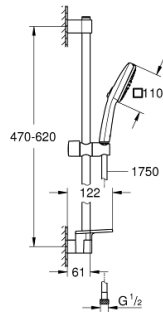

26 907 003 TEMPESTA CUBE 110 SHOWER RAIL SET 2 SPRAYS

PRODUCT DESCRIPTION

- Colour: chrome
- consisting of:
 - hand shower Tempesta Cube 110 (26 746)
 - spray patterns: Rain, Jet
 - maximum flow rate (at 3 bar): 7.4 l/min
 - shower rail, 600 mm (27 523)
 - Relaxaflex hose 1750 mm 1/2"x1/2" (28 154)
 - GROHE EasyReach tray (26 770)
 - GROHE EcoJoy - less water, perfect flow
 - GROHE SmartSwitch - easily rotate the dial to enjoy your preferred spray option
 - GROHE DreamSpray - perfect spray pattern
 - GROHE LongLife finish
- Flexible Installation - 1 adjustable bracket for existing drill holes
- adjustable rail holder (turn and glide shower holder)
- GROHE SpeedClean - effortless limescale removal
- Inner WaterGuide - inner insulation for surface protection
- ShockProof silicone ring prevents damages caused by shower falling
- minimum pressure 1.0 bar
- suitable for instantaneous heater
- professional edition

26 907 003 TEMPESTA CUBE 110 SHOWER RAIL SET 2 SPRAYS

SPARE PARTS

- 1: Shower bar holder (Spare part-nr. 48607000)
- 2: Glider (Spare part-nr. 48609000)
- 3: Shower bar holder (Spare part-nr. 48608000)
- 4: Dirt strainer (Spare part-nr. 0700200M)
- 5: GROHE EasyReach tray (Spare part-nr. 26770001)
- 6: Compensation disc (Spare part-nr. 48543001)*