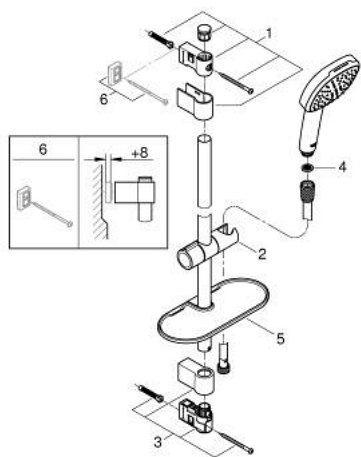

26 907 003 TEMPESTA CUBE 110 SHOWER RAIL SET 2 SPRAYS

PRODUCT DESCRIPTION

- Colour: chrome
- consisting of:
 - hand shower Tempesta Cube 110 (26 746)
 - spray patterns: Rain, Jet
 - maximum flow rate (at 3 bar): 7.4 l/min
 - shower rail, 600 mm (27 523)
 - Relaxaflex hose 1750 mm 1/2"x1/2" (28 154)
 - GROHE EasyReach tray (26 770)
 - GROHE EcoJoy - less water, perfect flow
 - GROHE SmartSwitch - easily rotate the dial to enjoy your preferred spray option
 - GROHE DreamSpray - perfect spray pattern
 - GROHE LongLife finish
- Flexible Installation - 1 adjustable bracket for existing drill holes
- adjustable rail holder (turn and glide shower holder)
- GROHE SpeedClean - effortless limescale removal
- Inner WaterGuide - inner insulation for surface protection
- ShockProof silicone ring prevents damages caused by shower falling
- minimum pressure 1.0 bar
- suitable for instantaneous heater
- professional edition

26 907 003 TEMPESTA CUBE 110 SHOWER RAIL SET 2 SPRAYS

SPARE PARTS

- 1: Shower bar holder (Spare part-nr. 48607000)
- 2: Glider (Spare part-nr. 48609000)
- 3: Shower bar holder (Spare part-nr. 48608000)
- 4: Dirt strainer (Spare part-nr. 0700200M)
- 5: GROHE EasyReach tray (Spare part-nr. 26770001)
- 6: Compensation disc (Spare part-nr. 48543001)*