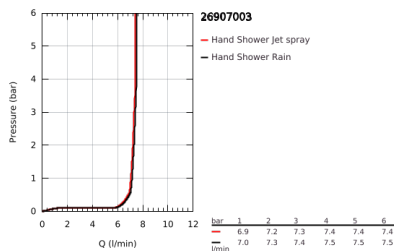

26 907 003 TEMPESTA CUBE 110 SHOWER RAIL SET 2 SPRAYS

PRODUCT DESCRIPTION

- Colour: chrome
- consisting of:
 - hand shower Tempesta Cube 110 (26 746)
 - spray patterns: Rain, Jet
 - maximum flow rate (at 3 bar): 7.4 l/min
 - shower rail, 600 mm (27 523)
 - Relaxaflex hose 1750 mm 1/2"x1/2" (28 154)
 - GROHE EasyReach tray (26 770)
 - GROHE EcoJoy - less water, perfect flow
 - GROHE SmartSwitch - easily rotate the dial to enjoy your preferred spray option
 - GROHE DreamSpray - perfect spray pattern
 - GROHE LongLife finish
- Flexible Installation - 1 adjustable bracket for existing drill holes
- adjustable rail holder (turn and glide shower holder)
- GROHE SpeedClean - effortless limescale removal
- Inner WaterGuide - inner insulation for surface protection
- ShockProof silicone ring prevents damages caused by shower falling
- minimum pressure 1.0 bar
- suitable for instantaneous heater
- professional edition

26 907 003 TEMPESTA CUBE 110 SHOWER RAIL SET 2 SPRAYS

SPARE PARTS

- 1: Shower bar holder (Spare part-nr. 48607000)
- 2: Glider (Spare part-nr. 48609000)
- 3: Shower bar holder (Spare part-nr. 48608000)
- 4: Dirt strainer (Spare part-nr. 0700200M)
- 5: GROHE EasyReach tray (Spare part-nr. 26770001)
- 6: Compensation disc (Spare part-nr. 48543001)*