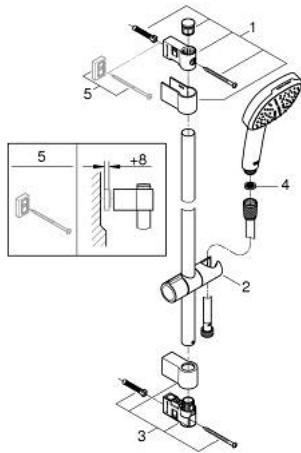

## 26 905 003 TEMPESTA CUBE 110 SHOWER RAIL SET 2 SPRAYS (RAIN, JET)

### PRODUCT DESCRIPTION

- Colour: chrome
- consisting of:
  - hand shower Tempesta Cube 110 (26 902)
  - shower rail, 600 mm (27 523)
  - metal shower hose Relaxaflex 1750 mm 1/2" x 1/2" (28 139)
- GROHE EcoJoy - less water, perfect flow
- GROHE SmartSwitch - easily rotate the dial to enjoy your preferred spray option
- GROHE DreamSpray - perfect spray pattern
- GROHE LongLife finish
- Flexible Installation - 1 adjustable bracket for existing drill holes
- adjustable rail holder (turn and glide shower holder)
- GROHE SpeedClean - effortless limescale removal
- Inner WaterGuide - inner insulation for surface protection
- ShockProof silicone ring prevents damages caused by shower falling
- maximum flow rate (at 3 bar): 6.9 l/min
- minimum pressure 1.0 bar
- suitable for instantaneous heater
- professional edition

### SPARE PARTS

- 1: Shower bar holder (Spare part-nr. 48607000)
  - 2: Glider (Spare part-nr. 48609000)
  - 3: Shower bar holder (Spare part-nr. 48608000)
  - 4: Dirt strainer (Spare part-nr. 0700200M)
  - 5: Compensation disc (Spare part-nr. 48543001)\*
- \* Optional accessories