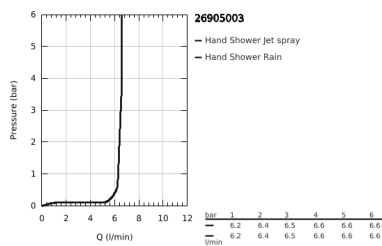

## 26 905 003 TEMPESTA CUBE 110 SHOWER RAIL SET 2 SPRAYS (RAIN, JET)

### PRODUCT DESCRIPTION

- Colour: chrome
- consisting of:
  - hand shower Tempesta Cube 110 (26 902)
  - shower rail, 600 mm (27 523)
  - metal shower hose Relaxaflex 1750 mm 1/2" x 1/2" (28 139)
- GROHE EcoJoy - less water, perfect flow
- GROHE SmartSwitch - easily rotate the dial to enjoy your preferred spray option
- GROHE DreamSpray - perfect spray pattern
- GROHE LongLife finish
- Flexible Installation - 1 adjustable bracket for existing drill holes
- adjustable rail holder (turn and glide shower holder)
- GROHE SpeedClean - effortless limescale removal
- Inner WaterGuide - inner insulation for surface protection
- ShockProof silicone ring prevents damages caused by shower falling
- maximum flow rate (at 3 bar): 6.9 l/min
- minimum pressure 1.0 bar
- suitable for instantaneous heater
- professional edition