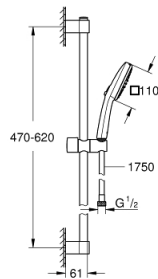

## 26 905 003 TEMPESTA CUBE 110 SHOWER RAIL SET 2 SPRAYS (RAIN, JET)

### PRODUCT DESCRIPTION

- Colour: chrome
- consisting of:
  - hand shower Tempesta Cube 110 (26 902)
  - shower rail, 600 mm (27 523)
  - metal shower hose Relaxaflex 1750 mm 1/2" x 1/2" (28 139)
- GROHE EcoJoy - less water, perfect flow
- GROHE SmartSwitch - easily rotate the dial to enjoy your preferred spray option
- GROHE DreamSpray - perfect spray pattern
- GROHE LongLife finish
- Flexible Installation - 1 adjustable bracket for existing drill holes
- adjustable rail holder (turn and glide shower holder)
- GROHE SpeedClean - effortless limescale removal
- Inner WaterGuide - inner insulation for surface protection
- ShockProof silicone ring prevents damages caused by shower falling
- maximum flow rate (at 3 bar): 6.9 l/min
- minimum pressure 1.0 bar
- suitable for instantaneous heater
- professional edition

### SPARE PARTS

- 1: Shower bar holder (Spare part-nr. 48607000)
  - 2: Glider (Spare part-nr. 48609000)
  - 3: Shower bar holder (Spare part-nr. 48608000)
  - 4: Dirt strainer (Spare part-nr. 0700200M)
  - 5: Compensation disc (Spare part-nr. 48543001)\*
- \* Optional accessories