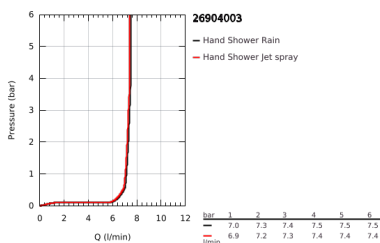

26 904 003 TEMPESTA CUBE 110 SHOWER RAIL SET 2 SPRAYS

PRODUCT DESCRIPTION

- Colour: chrome
- consisting of:
 - hand shower Tempesta Cube 110 (26 746)
 - spray patterns: Rain, Jet
 - maximum flow rate (at 3 bar): 7.4 l/min
 - shower rail, 600 mm (27 523)
 - metal shower hose Relaxaflex 1750 mm 1/2" x 1/2" (28 139)
 - GROHE EcoJoy - less water, perfect flow
 - GROHE SmartSwitch - easily rotate the dial to enjoy your preferred spray option
 - GROHE DreamSpray - perfect spray pattern
 - GROHE LongLife finish
- Flexible Installation - 1 adjustable bracket for existing drill holes
- adjustable rail holder (turn and glide shower holder)
- GROHE SpeedClean - effortless limescale removal
- Inner WaterGuide - inner insulation for surface protection
- ShockProof silicone ring prevents damages caused by shower falling
- minimum pressure 1.0 bar
- suitable for instantaneous heater
- professional edition