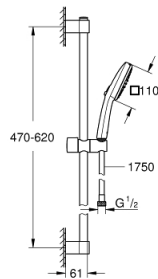

26 904 003 TEMPESTA CUBE 110 SHOWER RAIL SET 2 SPRAYS

PRODUCT DESCRIPTION

- Colour: chrome
- consisting of:
 - hand shower Tempesta Cube 110 (26 746)
 - spray patterns: Rain, Jet
 - maximum flow rate (at 3 bar): 7.4 l/min
 - shower rail, 600 mm (27 523)
 - metal shower hose Relaxaflex 1750 mm 1/2" x 1/2" (28 139)
 - GROHE EcoJoy - less water, perfect flow
 - GROHE SmartSwitch - easily rotate the dial to enjoy your preferred spray option
 - GROHE DreamSpray - perfect spray pattern
 - GROHE LongLife finish
- Flexible Installation - 1 adjustable bracket for existing drill holes
- adjustable rail holder (turn and glide shower holder)
- GROHE SpeedClean - effortless limescale removal
- Inner WaterGuide - inner insulation for surface protection
- ShockProof silicone ring prevents damages caused by shower falling
- minimum pressure 1.0 bar
- suitable for instantaneous heater
- professional edition

26 904 003 TEMPESTA CUBE 110 SHOWER RAIL SET 2 SPRAYS

SPARE PARTS

- 1: Shower bar holder (Spare part-nr. 48607000)
 - 2: Glider (Spare part-nr. 48609000)
 - 3: Shower bar holder (Spare part-nr. 48608000)
 - 4: Dirt strainer (Spare part-nr. 0700200M)
 - 5: Compensation disc (Spare part-nr. 48543001)*
- * Optional accessories