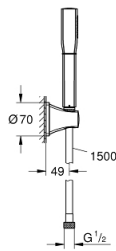

26 901 IG0 GRANDERA STICK WALL HOLDER SET 1 SPRAY

PRODUCT DESCRIPTION

- Colour: chrome/gold
- consisting of:
 - Stick hand shower (26 852 xx0)
 - AquaCalibrator limits maximum flow rate (at 3 bar): 7.6 l/min
 - wall hand shower holder (26 896 xx0)
 - Rotaflex Metal Long-Life TwistStop shower hose 1500 mm (28 417)
 - GROHE DreamSpray - perfect spray pattern
 - Inner WaterGuide - inner insulation for surface protection
 - GROHE CoolTouch - no risk of scalding
 - GROHE LongLife finish
 - GROHE SpeedClean - effortless limescale removal
- suitable for instantaneous heater
- minimum pressure 1.0 bar

26 901 IG0 **GRANDERA STICK WALL HOLDER SET 1 SPRAY**

SPARE PARTS

1: Dirt strainer (Spare part-nr. 0700200M)