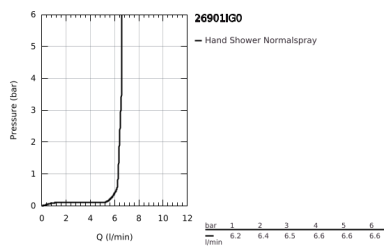

26 901 IG0 GRANDERA STICK WALL HOLDER SET 1 SPRAY

PRODUCT DESCRIPTION

- Colour: chrome/gold
- consisting of:
 - Stick hand shower (26 852 xx0)
 - AquaCalibrator limits maximum flow rate (at 3 bar): 7.6 l/min
 - wall hand shower holder (26 896 xx0)
 - Rotaflex Metal Long-Life TwistStop shower hose 1500 mm (28 417)
 - GROHE DreamSpray - perfect spray pattern
 - Inner WaterGuide - inner insulation for surface protection
 - GROHE CoolTouch - no risk of scalding
 - GROHE LongLife finish
 - GROHE SpeedClean - effortless limescale removal
- suitable for instantaneous heater
- minimum pressure 1.0 bar