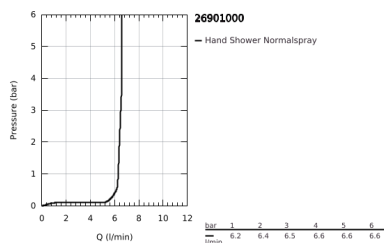

26 901 000 GRANDERA STICK WALL HOLDER SET 1 SPRAY

PRODUCT DESCRIPTION

- Colour: chrome
- consisting of:
 - Stick hand shower (26 852 xx0)
 - maximum flow rate (at 3 bar): 7.6 l/min
 - wall hand shower holder (26 896 xx0)
 - Rotaflex Metal Long-Life TwistStop shower hose 1500 mm (28 417)
 - GROHE DreamSpray - perfect spray pattern
 - Inner WaterGuide - inner insulation for surface protection
 - GROHE CoolTouch - no risk of scalding
 - GROHE LongLife finish
 - GROHE SpeedClean - effortless limescale removal
 - suitable for instantaneous heater
 - minimum pressure 1.0 bar