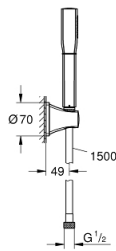

26 901 000 GRANDERA STICK WALL HOLDER SET 1 SPRAY

PRODUCT DESCRIPTION

- Colour: chrome
- consisting of:
 - Stick hand shower (26 852 xx0)
 - maximum flow rate (at 3 bar): 7.6 l/min
 - wall hand shower holder (26 896 xx0)
 - Rotaflex Metal Long-Life TwistStop shower hose 1500 mm (28 417)
 - GROHE DreamSpray - perfect spray pattern
 - Inner WaterGuide - inner insulation for surface protection
 - GROHE CoolTouch - no risk of scalding
 - GROHE LongLife finish
 - GROHE SpeedClean - effortless limescale removal
 - suitable for instantaneous heater
 - minimum pressure 1.0 bar

26 901 000 **GRANDERA STICK WALL HOLDER SET 1 SPRAY**

SPARE PARTS

1: Dirt strainer (Spare part-nr. 0700200M)