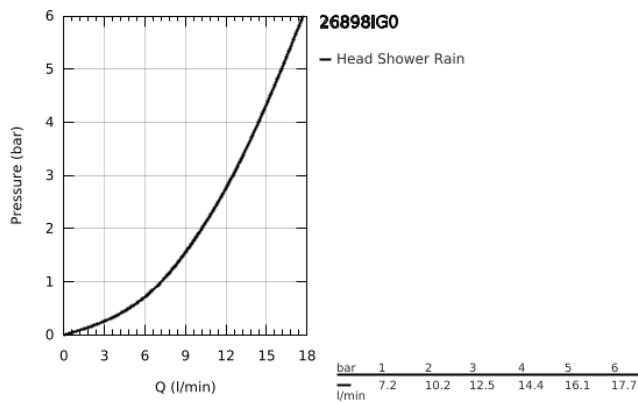

## 26 898 IG0 GRANDERA 210 HEAD SHOWER 1 SPRAY

### PRODUCT DESCRIPTION

- Colour: chrome/gold
- spray pattern: Rain
- 221 x 221 mm
- metal
- with ball joint
- rotation angle  $\pm 15^\circ$
- connection thread 1/2"
- GROHE DreamSpray - perfect spray pattern
- GROHE LongLife finish
- GROHE SpeedClean - effortless limescale removal
- suitable for instantaneous heater
- minimum pressure 1.0 bar