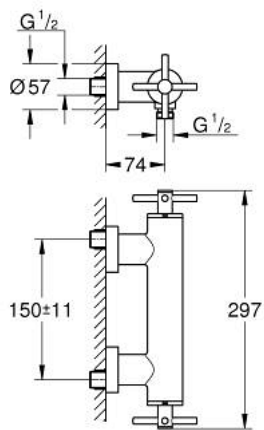

26 895 MS0 ATRIO SHOWER MIXER 1/2"

PRODUCT DESCRIPTION

- Colour: satin steel
- wall mounted
- ceramic headparts 1/2", 90°
- GROHE LongLife finish
- 1/2" shower outlet
- integrated non-return valve in shower outlet
- covered S-unions
- protected against backflow
- without shower set
- with cross handles
- Two different sets of caps included. One set with "H" and "C" marking, one set without marking

26 895 MS0 **ATRIO SHOWER MIXER 1/2"**

SPARE PARTS

- 1: Pair of handles (Spare part-nr. 48406MS0)
- 2: Ceramic headpart, 1/2" (Spare part-nr. 45883000)
- 2.1: O-ring Ø18,2 x Ø1,7 (Spare part-nr. 0392400M)
- 3: Non-return valve (Spare part-nr. 08565000)
- 4: Ceramic headpart, 1/2" (Spare part-nr. 45882000)
- 4.1: O-ring Ø18,2 x Ø1,7 (Spare part-nr. 0392400M)