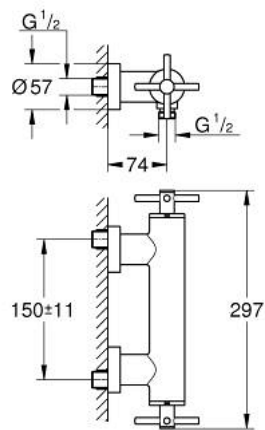

26 895 MG0 ATRIO SHOWER MIXER 1/2"

PRODUCT DESCRIPTION

- Colour: satin graphite
- wall mounted
- ceramic headparts 1/2", 90°
- GROHE LongLife finish
- 1/2" shower outlet
- integrated non-return valve in shower outlet
- covered S-unions
- protected against backflow
- without shower set
- with cross handles
- Two different sets of caps included. One set with "H" and "C" marking, one set without marking

26 895 MG0 **ATRIO SHOWER MIXER 1/2"**

SPARE PARTS

- 1: Pair of handles (Spare part-nr. 48406MG0)
- 2: Ceramic headpart, 1/2" (Spare part-nr. 45883000)
- 2.1: O-ring Ø18,2 x Ø1,7 (Spare part-nr. 0392400M)
- 3: Non-return valve (Spare part-nr. 08565000)
- 4: Ceramic headpart, 1/2" (Spare part-nr. 45882000)
- 4.1: O-ring Ø18,2 x Ø1,7 (Spare part-nr. 0392400M)