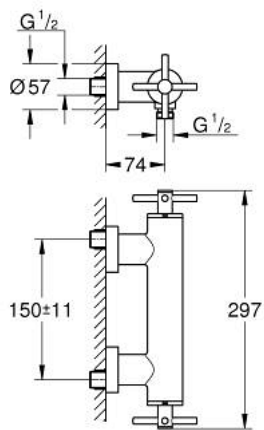

26 895 GN0 ATRIO SHOWER MIXER 1/2"

PRODUCT DESCRIPTION

- Colour: brushed cool sunrise
- wall mounted
- ceramic headparts 1/2", 90°
- GROHE LongLife finish
- 1/2" shower outlet
- integrated non-return valve in shower outlet
- covered S-unions
- protected against backflow
- without shower set
- with cross handles
- Two different sets of caps included. One set with "H" and "C" marking, one set without marking

26 895 GN0 **ATRIO SHOWER MIXER 1/2"**

SPARE PARTS

- 1: Pair of handles (Spare part-nr. 48406GN0)
- 2: Ceramic headpart, 1/2" (Spare part-nr. 45883000)
- 2.1: O-ring Ø18,2 x Ø1,7 (Spare part-nr. 0392400M)
- 3: Non-return valve (Spare part-nr. 08565000)
- 4: Ceramic headpart, 1/2" (Spare part-nr. 45882000)
- 4.1: O-ring Ø18,2 x Ø1,7 (Spare part-nr. 0392400M)