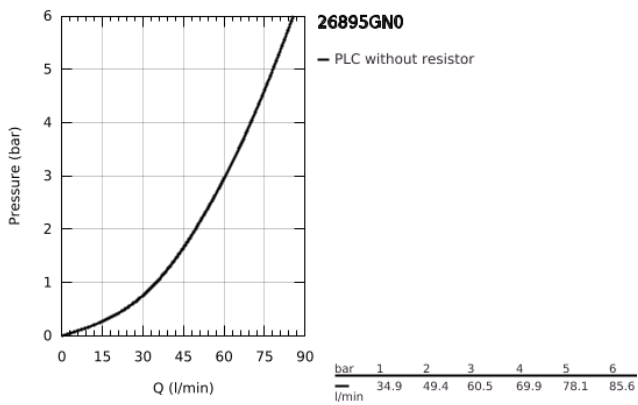

26 895 GN0 ATRIO SHOWER MIXER 1/2"

PRODUCT DESCRIPTION

- Colour: brushed cool sunrise
- wall mounted
- ceramic headparts 1/2", 90°
- GROHE LongLife finish
- 1/2" shower outlet
- integrated non-return valve in shower outlet
- covered S-unions
- protected against backflow
- without shower set
- with cross handles
- Two different sets of caps included. One set with "H" and "C" marking, one set without marking

26 895 GN0 **ATRIO SHOWER MIXER 1/2"**

SPARE PARTS

- 1: Pair of handles (Spare part-nr. 48406GN0)
- 2: Ceramic headpart, 1/2" (Spare part-nr. 45883000)
- 2.1: O-ring Ø18,2 x Ø1,7 (Spare part-nr. 0392400M)
- 3: Non-return valve (Spare part-nr. 08565000)
- 4: Ceramic headpart, 1/2" (Spare part-nr. 45882000)
- 4.1: O-ring Ø18,2 x Ø1,7 (Spare part-nr. 0392400M)