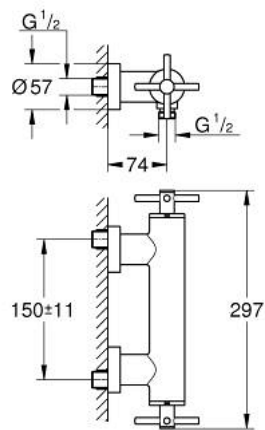

26 895 DL0 ATRIO SHOWER MIXER 1/2"

PRODUCT DESCRIPTION

- Colour: brushed warm sunset
- wall mounted
- ceramic headparts 1/2", 90°
- GROHE LongLife finish
- 1/2" shower outlet
- integrated non-return valve in shower outlet
- covered S-unions
- protected against backflow
- without shower set
- with cross handles
- Two different sets of caps included. One set with "H" and "C" marking, one set without marking

26 895 DL0 **ATRIO SHOWER MIXER 1/2"**

SPARE PARTS

- 1: Pair of handles (Spare part-nr. 48406DL0)
- 2: Ceramic headpart, 1/2" (Spare part-nr. 45883000)
- 2.1: O-ring Ø18,2 x Ø1,7 (Spare part-nr. 0392400M)
- 3: Non-return valve (Spare part-nr. 08565000)
- 4: Ceramic headpart, 1/2" (Spare part-nr. 45882000)
- 4.1: O-ring Ø18,2 x Ø1,7 (Spare part-nr. 0392400M)