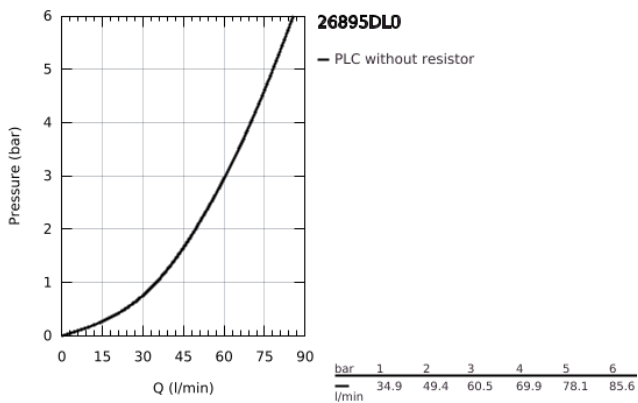

26 895 DL0 ATRIO SHOWER MIXER 1/2"

PRODUCT DESCRIPTION

- Colour: brushed warm sunset
- wall mounted
- ceramic headparts 1/2", 90°
- GROHE LongLife finish
- 1/2" shower outlet
- integrated non-return valve in shower outlet
- covered S-unions
- protected against backflow
- without shower set
- with cross handles
- Two different sets of caps included. One set with "H" and "C" marking, one set without marking

26 895 DL0 **ATRIO SHOWER MIXER 1/2"**

SPARE PARTS

- 1: Pair of handles (Spare part-nr. 48406DL0)
- 2: Ceramic headpart, 1/2" (Spare part-nr. 45883000)
- 2.1: O-ring Ø18,2 x Ø1,7 (Spare part-nr. 0392400M)
- 3: Non-return valve (Spare part-nr. 08565000)
- 4: Ceramic headpart, 1/2" (Spare part-nr. 45882000)
- 4.1: O-ring Ø18,2 x Ø1,7 (Spare part-nr. 0392400M)