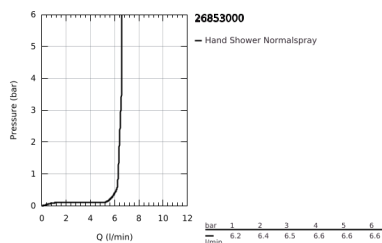

## 26 853 000 GRANDERA STICK SHOWER RAIL SET 1 SPRAY

### PRODUCT DESCRIPTION

- Colour: chrome
- consisting of:
  - Stick hand shower (26 852 xx0)
  - maximum flow rate (at 3 bar): 7.6 l/min
  - shower rail, 900 mm (27 785)
  - Rotaflex Metal Long-Life TwistStop shower hose 1750 mm (28 025)
  - GROHE DreamSpray - perfect spray pattern
  - Inner WaterGuide - inner insulation for surface protection
  - GROHE CoolTouch - no risk of scalding
  - GROHE FastFixation Plus adjustable distance between brackets for fixing to existing drilling holes
  - GROHE LongLife finish
  - GROHE SpeedClean - effortless limescale removal
- suitable for instantaneous heater