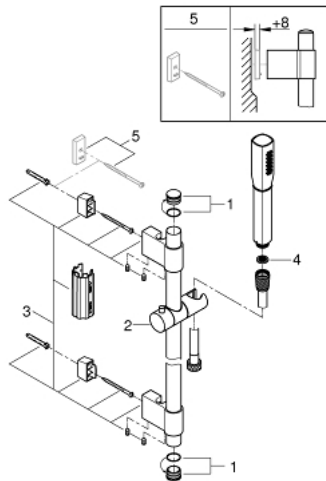

## 26 853 000 GRANDERA STICK SHOWER RAIL SET 1 SPRAY

### PRODUCT DESCRIPTION

- Colour: chrome
- consisting of:
  - Stick hand shower (26 852 xx0)
  - maximum flow rate (at 3 bar): 7.6 l/min
  - shower rail, 900 mm (27 785)
  - Rotaflex Metal Long-Life TwistStop shower hose 1750 mm (28 025)
  - GROHE DreamSpray - perfect spray pattern
  - Inner WaterGuide - inner insulation for surface protection
  - GROHE CoolTouch - no risk of scalding
  - GROHE FastFixation Plus adjustable distance between brackets for fixing to existing drilling holes
  - GROHE LongLife finish
  - GROHE SpeedClean - effortless limescale removal
- suitable for instantaneous heater

### SPARE PARTS

- 1: Cover cap (Spare part-nr. 45922000)
  - 2: Glider (Spare part-nr. 48177000)
  - 3: Shower bar holder (Spare part-nr. 48333000)
  - 4: Dirt strainer (Spare part-nr. 0700200M)
  - 5: Compensation disc (Spare part-nr. 45914XE0)\*
- \* Optional accessories