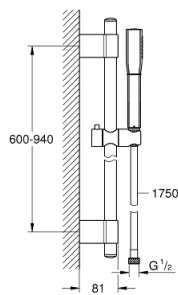

26 853 000 GRANDERA STICK SHOWER RAIL SET 1 SPRAY

PRODUCT DESCRIPTION

- Colour: chrome
- consisting of:
 - Stick hand shower (26 852 xx0)
 - AquaCalibrator limits maximum flow rate (at 3 bar): 7.6 l/min
 - shower rail, 900 mm (27 785)
 - Rotaflex Metal Long-Life TwistStop shower hose 1750 mm (28 025)
 - GROHE DreamSpray - perfect spray pattern
 - Inner WaterGuide - inner insulation for surface protection
 - GROHE CoolTouch - no risk of scalding
 - GROHE FastFixation Plus adjustable distance between brackets for fixing to existing drilling holes
 - GROHE LongLife finish
 - GROHE SpeedClean - effortless limescale removal
- suitable for instantaneous heater

26 853 000 GRANDERA STICK SHOWER RAIL SET 1 SPRAY

SPARE PARTS

- 1: Cover cap (Spare part-nr. 45922000)
 - 2: Glider (Spare part-nr. 48177000)
 - 3: Shower bar holder (Spare part-nr. 48333000)
 - 4: Dirt strainer (Spare part-nr. 0700200M)
 - 5: Compensation disc (Spare part-nr. 45914XE0)*
- * Optional accessories