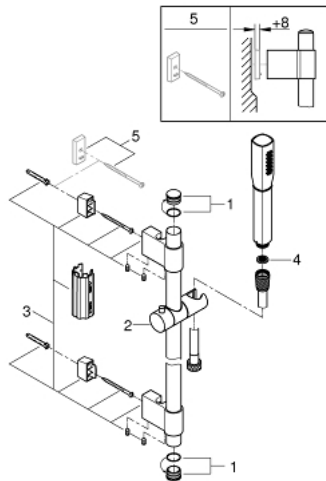

26 853 000 GRANDERA STICK SHOWER RAIL SET 1 SPRAY

PRODUCT DESCRIPTION

- Colour: chrome
- consisting of:
 - Stick hand shower (26 852 xx0)
 - AquaCalibrator limits maximum flow rate (at 3 bar): 7.6 l/min
 - shower rail, 900 mm (27 785)
 - Rotaflex Metal Long-Life TwistStop shower hose 1750 mm (28 025)
 - GROHE DreamSpray - perfect spray pattern
 - Inner WaterGuide - inner insulation for surface protection
 - GROHE CoolTouch - no risk of scalding
 - GROHE FastFixation Plus adjustable distance between brackets for fixing to existing drilling holes
 - GROHE LongLife finish
 - GROHE SpeedClean - effortless limescale removal
- suitable for instantaneous heater

26 853 000 GRANDERA STICK SHOWER RAIL SET 1 SPRAY

SPARE PARTS

- 1: Cover cap (Spare part-nr. 45922000)
 - 2: Glider (Spare part-nr. 48177000)
 - 3: Shower bar holder (Spare part-nr. 48333000)
 - 4: Dirt strainer (Spare part-nr. 0700200M)
 - 5: Compensation disc (Spare part-nr. 45914XE0)*
- * Optional accessories