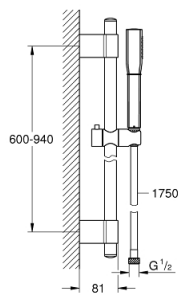

## 26 853 000 GRANDERA STICK SHOWER RAIL SET 1 SPRAY

### PRODUCT DESCRIPTION

- Colour: chrome
- consisting of:
  - Stick hand shower (26 852 xx0)
  - maximum flow rate (at 3 bar): 7.6 l/min
  - shower rail, 900 mm (27 785)
  - Rotaflex Metal Long-Life TwistStop shower hose 1750 mm (28 025)
  - GROHE DreamSpray - perfect spray pattern
  - Inner WaterGuide - inner insulation for surface protection
  - GROHE CoolTouch - no risk of scalding
  - GROHE FastFixation Plus adjustable distance between brackets for fixing to existing drilling holes
  - GROHE LongLife finish
  - GROHE SpeedClean - effortless limescale removal
- suitable for instantaneous heater