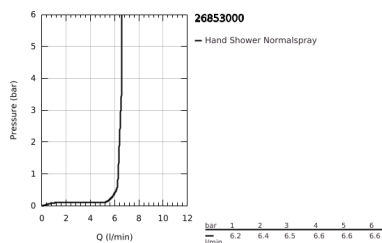

26 853 000 GRANDERA STICK SHOWER RAIL SET 1 SPRAY

PRODUCT DESCRIPTION

- Colour: chrome
- consisting of:
 - Stick hand shower (26 852 xx0)
 - AquaCalibrator limits maximum flow rate (at 3 bar): 7.6 l/min
 - shower rail, 900 mm (27 785)
 - Rotaflex Metal Long-Life TwistStop shower hose 1750 mm (28 025)
 - GROHE DreamSpray - perfect spray pattern
 - Inner WaterGuide - inner insulation for surface protection
 - GROHE CoolTouch - no risk of scalding
 - GROHE FastFixation Plus adjustable distance between brackets for fixing to existing drilling holes
 - GROHE LongLife finish
 - GROHE SpeedClean - effortless limescale removal
- suitable for instantaneous heater

26 853 000 GRANDERA STICK SHOWER RAIL SET 1 SPRAY

SPARE PARTS

- 1: Cover cap (Spare part-nr. 45922000)
 - 2: Glider (Spare part-nr. 48177000)
 - 3: Shower bar holder (Spare part-nr. 48333000)
 - 4: Dirt strainer (Spare part-nr. 0700200M)
 - 5: Compensation disc (Spare part-nr. 45914XE0)*
- * Optional accessories