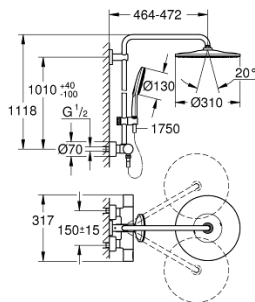

26 836 GN0 RAINSHOWER SMARTACTIVE 310 SHOWER SYSTEM WITH SAFETY MIXER FOR WALL MOUNTING

SPARE PARTS

- 1: shut-off handle aquadimmer (Spare part-nr. 47804GN0)
 - 2: Stop (Spare part-nr. 47723000)
 - 3: Aquadimmer (Spare part-nr. 47364000)
 - 4: Water flow (Spare part-nr. 47887000)
 - 5: temperature control handle (Spare part-nr. 47811GN0)
 - 6: Fitting ring (Spare part-nr. 47743000)
 - 7: Thermostatic compact cartridge 1/2" (Spare part-nr. 47439000)
 - 8: non-return valves (Spare part-nr. 47189GN0)
 - 8.1: Dirt strainer (Spare part-nr. 0726400M)
 - 8.2: Non-return valve (Spare part-nr. 08565000)
 - 8.3: O-ring $\varnothing 17 \times \varnothing 2$ (Spare part-nr. 0305500M)
 - 9: S-union (Spare part-nr. 12693GN0)
 - 10: Non-return valve (Spare part-nr. 08565000)
 - 11: Glider (Spare part-nr. 48424GN0)
 - 12: Dirt strainer (Spare part-nr. 0700200M)
 - 13: Fibre seal dia. $\varnothing 18.5 \times \varnothing 12 \times 2$ (Spare part-nr. 0138900M)
 - 14: Dirt strainer (Spare part-nr. 48007000)
 - 15: Shower bar holder (Spare part-nr. 48279GN0)
 - 17: Socket Spanner (Spare part-nr. 19332000)*
 - 18: GROHE TurboStat cartridge 1/2" (Spare part-nr. 47175000)*
 - 19: Special spanner (Spare part-nr. 19377000)*
- * Optional accessories