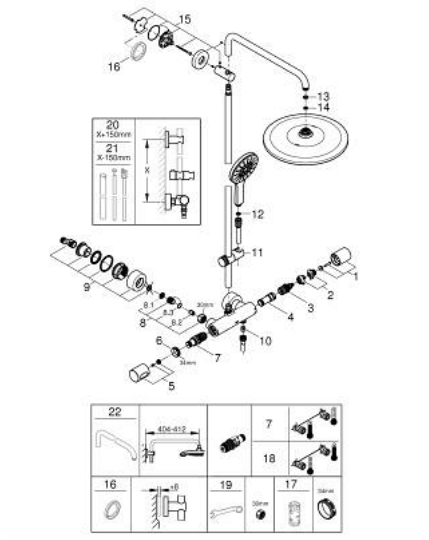

26 836 GN0 RAINSHOWER SMARTACTIVE 310 SHOWER SYSTEM WITH SAFETY MIXER FOR WALL MOUNTING

SPARE PARTS

1. 1: shut-off handle aquadimmer (Spare part-nr. 47804GN0)
   - 2: Stop (Spare part-nr. 47723000)
   - 3: Aquadimmer (Spare part-nr. 47364000)
   - 4: Water flow (Spare part-nr. 47887000)
   - 5: temperature control handle (Spare part-nr. 47811GN0)
   - 6: Fitting ring (Spare part-nr. 47743000)
   - 7: Thermostatic compact cartridge 1/2" (Spare part-nr. 47439000)
   - 8: non-return valves (Spare part-nr. 47189GN0)
   - 8.1: Dirt strainer (Spare part-nr. 0726400M)
   - 8.2: Non-return valve (Spare part-nr. 08565000)
   - 8.3: O-ring $\varnothing 17 \times \varnothing 2$ (Spare part-nr. 0305500M)
   - 9: S-union (Spare part-nr. 12693GN0)
   - 10: Non-return valve (Spare part-nr. 08565000)
   - 11: Glider (Spare part-nr. 48424GN0)
   - 12: Dirt strainer (Spare part-nr. 0700200M)
   - 13: Fibre seal dia. $\varnothing 18.5 \times \varnothing 12 \times 2$ (Spare part-nr. 0138900M)
   - 14: Dirt strainer (Spare part-nr. 48007000)
   - 15: Shower bar holder (Spare part-nr. 48279GN0)
   - 17: Socket Spanner (Spare part-nr. 19332000)*
   - 18: GROHE TurboStat cartridge 1/2" (Spare part-nr. 47175000)*
   - 19: Special spanner (Spare part-nr. 19377000)*
2. Optional accessories