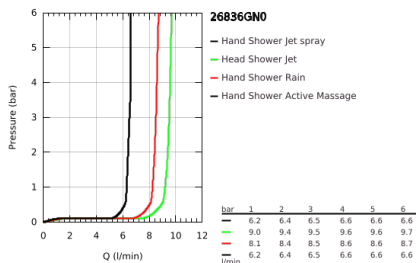

26 836 GN0 RAINSHOWER SMARTACTIVE 310 SHOWER SYSTEM WITH SAFETY MIXER FOR WALL MOUNTING

PRODUCT DESCRIPTION

- Colour: brushed cool sunrise
- consisting of:
 - horizontal swivable 450 mm shower arm
 - exposed Safety Mixer with Aquadimmer function
 - head shower Rainshower Mono 310
 - maximum flow rate (at 3 bar): 9.5 l/min
 - with ball joint
 - hand shower Rainshower SmartActive 130
 - maximum flow rate (at 3 bar): 8.5 l/min
 - adjustable in height with gliding element
 - Silverflex shower hose 1750 mm
 - GROHE EcoJoy - less water, perfect flow
 - GROHE TurboStat - compact cartridge with wax thermoelement
 - GROHE SafeStop - safety button at 38°C
 - GROHE SafeStop Plus - optional temperature limiter at 43°C included
 - GROHE CoolTouch - no risk of scalding
 - GROHE DreamSpray - perfect spray pattern
 - GROHE SmartTip showering spray selection via push of a ring
 - GROHE LongLife finish
- Flexible Installation - 1 adjustable bracket for existing drill holes
- GROHE SpeedClean - effortless limescale removal
- minimum flow rate 5 l/min.
- DR-brass